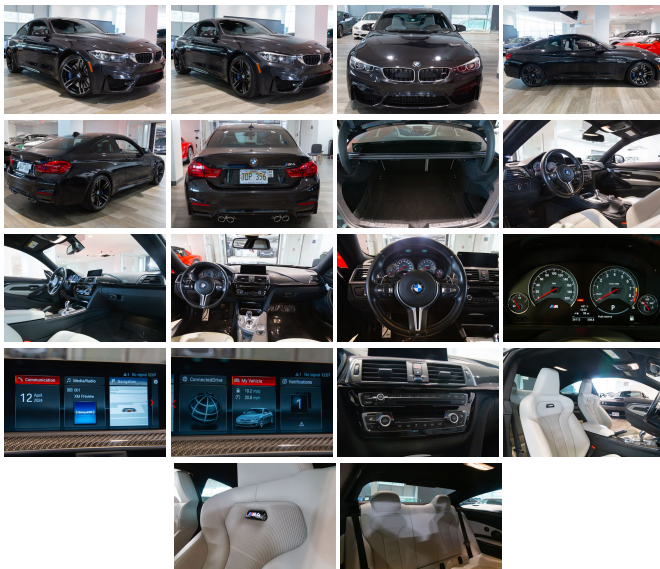

2018 BMW M4 Coupe DCT

View this car on our website at autosourcehawaii.com/7301186/ebrochure

Our Price **\$59,995**

Retail Value **\$61,995**

Specifications:

Year:	2018
VIN:	WBS4Y9C57JAA85383
Make:	BMW
Stock:	A000050
Model/Trim:	M4 Coupe DCT
Condition:	Pre-Owned
Body:	Coupe
Exterior:	[475] Black Sapphire Metallic
Engine:	3.0L Twin Turbo I6 425hp 406ft. lbs.
Interior:	Silverstone Leather
Transmission:	7-Speed Double Clutch
Mileage:	26,110
Drivetrain:	Rear Wheel Drive
Economy:	City 17 / Highway 25

Step into the world of exhilarating performance and unrivaled luxury with this pristine 2018 BMW M4 Base. With a mere 26,110 miles on the odometer, this automotive masterpiece is just beginning its journey, ready to deliver a driving experience that is both thrilling and refined.

Slide into the driver's seat and be greeted by an opulent black leather interior that encapsulates the perfect blend of comfort and sportiness. The meticulously crafted seats provide the support needed for spirited driving while also offering the luxury expected from a car of this caliber. Every touchpoint speaks of quality, and the attention to detail is evident throughout the cabin.

Entertainment is at your fingertips with an 8.8-inch infotainment screen that is the gateway to a world of multimedia. The 600-watt harman/kardon sound system, complete with 14 speakers, surround sound, and dual subwoofers, envelopes you in crystal-clear audio. Whether you're listening to the SiriusXM satellite radio or your own music collection via the MP3 Playback, the sound is immersive and powerful, matching the car's performance.