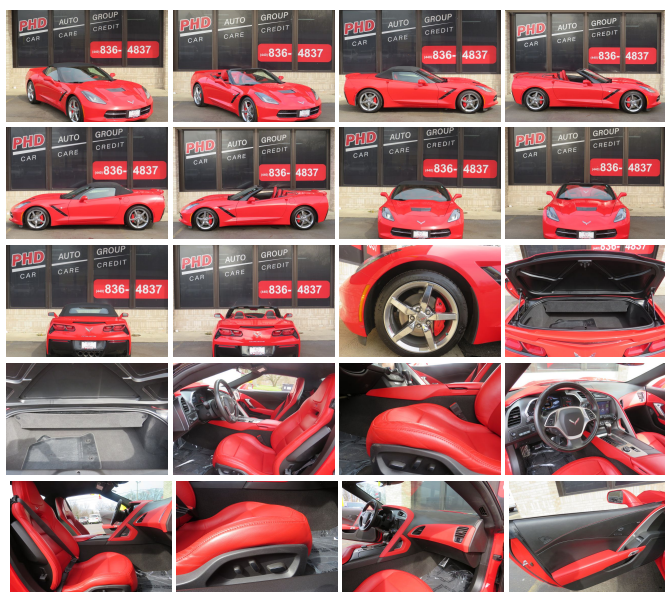

## 2014 Chevrolet Corvette Stingray

View this car on our website at [phdautogroup.com/7301150/ebrochure](http://phdautogroup.com/7301150/ebrochure)

Our Price **\$42,997**

### Specifications:

<b>Year:</b>	2014
<b>VIN:</b>	1G1YF3D71E5121648
<b>Make:</b>	Chevrolet
<b>Stock:</b>	121648
<b>Model/Trim:</b>	Corvette Stingray
<b>Condition:</b>	Pre-Owned
<b>Body:</b>	Convertible
<b>Exterior:</b>	Red
<b>Engine:</b>	6.2L V8 455hp 460ft. lbs.
<b>Interior:</b>	Red Leather
<b>Transmission:</b>	6-Speed Shiftable Automatic
<b>Mileage:</b>	42,790
<b>Drivetrain:</b>	Rear Wheel Drive
<b>Economy:</b>	City 16 / Highway 28

### Interior

- Air filtration- Front air conditioning: automatic climate control
- Front air conditioning zones: dual- Center console trim: leather- Dash trim: leather
- Door trim: leather- Floor mat material: carpet- Floor mats: front- Shift knob trim: leather
- Steering wheel trim: leather- Cargo area light- Cruise control
- Memorized settings: 2 driver- Power outlet(s): 12V front
- Power steering: variable/speed-proportional- Push-button start
- Rearview mirror: auto-dimming- Steering wheel: power tilt and telescopic
- Universal remote transmitter: garage door opener- Clock- Compass
- Customizable instrument cluster- Digital odometer- External temperature display
- Head-up display- Instrument cluster screen size: 8 in.- Multi-function display
- Trip odometer- Driver seat: heated- Driver seat power adjustments: 8
- Front seat type: bucket- Passenger seat: heated- Passenger seat power adjustments: 8
- Upholstery: leather

### Exterior

- Exhaust: quad tip- Front bumper color: body-color- Mirror color: body-color
- Daytime running lights- Taillights: LED- Side mirrors: driver side auto-dimming
- Convertible roof: power- Tire Pressure Monitoring System
- Wheels: painted aluminum alloy- Front wipers: variable intermittent
- Power windows: safety reverse- Solar-tinted glass- Window defogger: rear