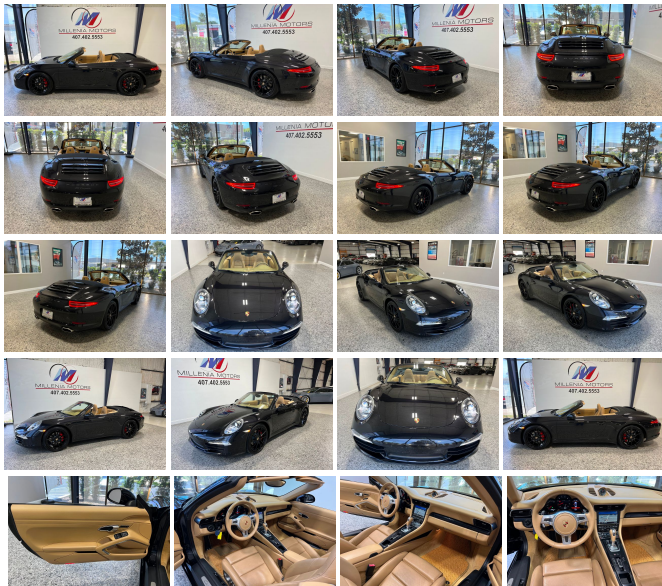

2013 Porsche 911 Carrera

View this car on our website at milleniamotors.com/7301131/ebrochure

Our Price **\$64,999**

Specifications:

Year:	2013
VIN:	WP0CA2A99DS140674
Make:	Porsche
Stock:	140674
Model/Trim:	911 Carrera
Condition:	Pre-Owned
Body:	Convertible
Exterior:	[Z4] Basalt Black Metallic
Engine:	3.4L H6 350hp 287ft. lbs.
Interior:	Luxor Beige Leather
Transmission:	7-Speed Double Clutch
Mileage:	40,295
Drivetrain:	Rear Wheel Drive
Economy:	City 20 / Highway 28

SPORT CHRONO!! SPORT STEERING WHL!! VENTED SEATS!!
Carfax certified call or text Oliver 407-402-5553. Options-
BASE 911 Carrera Cabriolet
250 Porsche Doppelkupplung PDK
427 20-inch Carrera Classic wheel
640 Sport Chrono Package
658 Power Steering Plus
840 SportDesign steering wheel
P06 Power Sport Seats 14-way
P37 BOSE® Audio Package
P38 Premium Package
UG Luxor Beige standard interior
XDM Dashboard trim strip painted
XYG Center console trim painted
Z4 Basalt Black Metallic
MSRP- \$111,460
UPGRADES- Painted Gloss Black Wheels, Painted Calipers in Red,
Tinted Windows,

Exterior

- Exhaust: dual tip- Front bumper color: body-color- Mirror color: body-color- Rear spoiler
- Daytime running lights: LED- Front fog lights- Rear fog lights- Taillights: LED
- Side mirror adjustments: power- Side mirrors: auto-dimming- Convertible roof: hard top
- Tire Pressure Monitoring System- Wheels: aluminum alloy- Front wipers: rain sensing
- Heated windshield washer jets- Power windows- Rear wiper: intermittent- Tinted glass
- Window defogger: rear