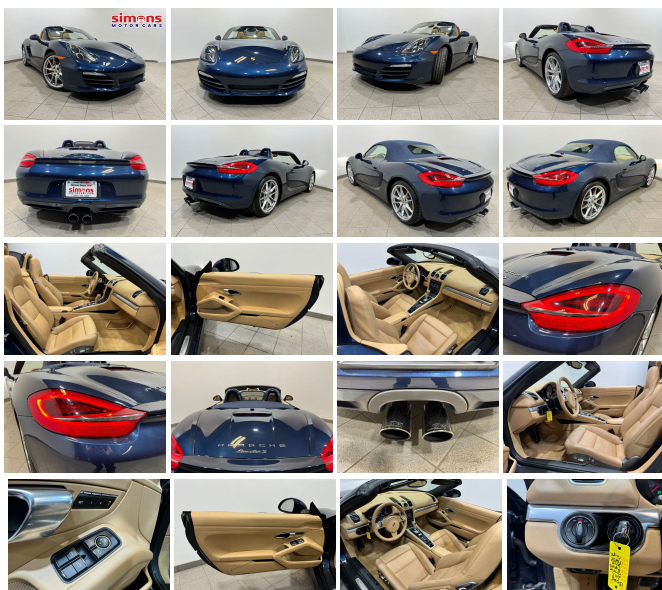

### Specifications:

<b>Year:</b>	2013
<b>VIN:</b>	WP0CB2A84DS133832
<b>Make:</b>	Porsche
<b>Stock:</b>	13055
<b>Model/Trim:</b>	Boxster S
<b>Condition:</b>	Pre-Owned
<b>Body:</b>	Convertible
<b>Exterior:</b>	BLUE
<b>Engine:</b>	3.4L H6 315hp 266ft. lbs.
<b>Interior:</b>	Leather
<b>Transmission:</b>	7-Speed Double Clutch
<b>Mileage:</b>	26,654
<b>Drivetrain:</b>	Rear Wheel Drive
<b>Economy:</b>	City 20 / Highway 28

Prepare to be captivated by the sheer elegance and exhilarating performance of the 2013 Porsche Boxster S, a masterpiece of engineering that's poised to deliver the ultimate driving experience. With a mere 26,654 miles on the odometer, this gem is draped in a stunning blue exterior that perfectly complements the sumptuous other leather interior, creating an aesthetic that's both classic and contemporary.

Under the hood lies a potent 3.4L H6 engine, boasting an impressive 315 horsepower and 266 ft-lbs of torque. This powerhouse is mated to a sophisticated 7-Speed Double Clutch transmission that provides seamless shifts and an engaging drive that's both responsive and refined. Whether you're cruising down the coast or carving through canyon roads, the Boxster S is a symphony of performance that sings to the soul of every driving enthusiast.

Act now and take the first step towards owning not just a car, but a legend. The 2013 Porsche Boxster S is a rare find, a beacon of performance and luxury that beckons to those who demand the best. It's time to elevate your driving experience to new heights. It's time to make the 2013 Porsche Boxster S yours.