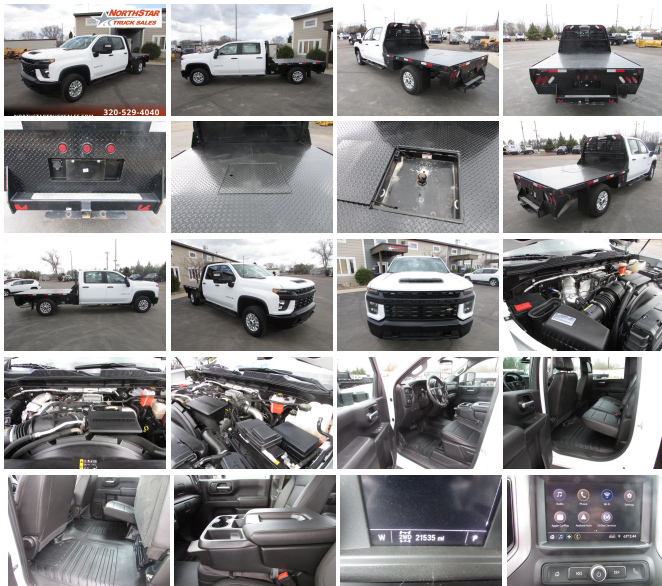

2021 Chevrolet 2500HD 4x4 Crew Cab Flat-Bed

View this car on our website at northstartrucksales.com/7301093/ebrochure

Our Price **\$54,900**

Specifications:

Year:	2021
VIN:	1GB1YLEY2MF276488
Make:	Chevrolet
Stock:	6488
Model/Trim:	2500HD 4x4 Crew Cab Flat-Bed
Condition:	Pre-Owned
Exterior:	White
Engine:	Duramax 6.6L Biodiesel Turbo V8 445hp 910ft. lbs.
Interior:	Black Vinyl
Transmission:	Allison 10-Speed Shifttable Automatic
Mileage:	21,534
Drivetrain:	4 Wheel Drive
Truck Type:	Flatbed

Low Miles On a Very Nice 1 Owner 2021 Chevrolet 2500HD 4x4 Crew Cab Truck with a 8' 6" Flatbed, Tool Boxes and Gooseneck Ball, 6.6L Duramax Diesel, Allison Automatic Transmission

30-day or 1,000 mile warranty. Please call for full warranty details.

Key Words: Flat Bed Truck, Ford, F250, F-250, F 250, F350, F-350, F 350, F450, F-450, F 450, F550, F 550, Chevrolet, Chevy, 2500, 2500HD, 3500, 3500HD, GMC, Dodge, Freightliner, Sterling.

2021 Chevrolet 2500HD 4x4 Crew Cab Flat-Bed

Installed Options

Interior

- Air filtration- Front air conditioning- Rear vents: second row- Capless fuel filler system
- Power outlet(s): 12V front- Power steering- Sun visors- Clock- Digital odometer
- External temperature display- Multi-function display- Powertrain hour meter
- Trip odometer- Front seat type: 40-20-40 split bench - Rear seat folding: folds up
- Rear seat type: 60-40 split bench