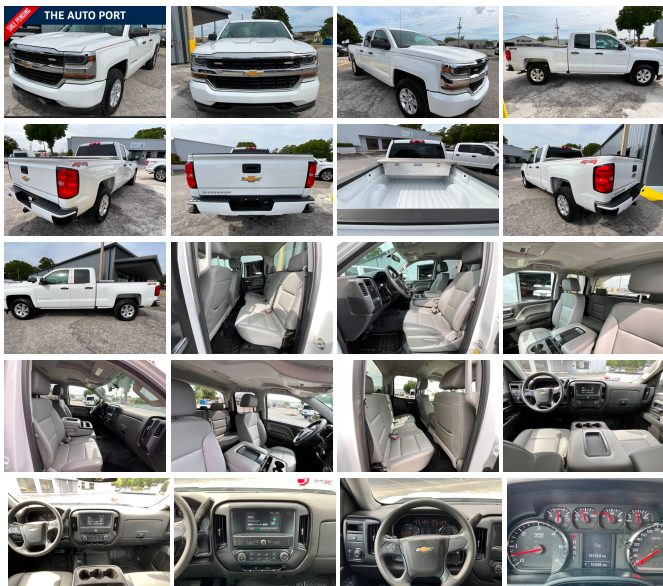

2018 Chevrolet Silverado 1500 Work Truck

View this car on our website at theautoportinc.com/7301082/ebrochure

Our Wholesale Price **\$16,900**

Specifications:

Year:	2018
VIN:	1GCVKNEH3JZ190367
Make:	Chevrolet
Model/Trim:	Silverado 1500 Work Truck
Condition:	Pre-Owned
Body:	Pickup Truck
Exterior:	White
Engine:	EcoTec3 4.3L Flex Fuel V6 285hp 305ft. lbs.
Interior:	Gray
Transmission:	6-Speed Shiftable Automatic w/Overdrive
Mileage:	124,255
Drivetrain:	4 Wheel Drive
Economy:	City 12 / Highway 15

Step into the realm of power, reliability, and unmatched value with the 2018 Chevrolet Silverado 1500 Work Truck – a vehicle that not only meets expectations but exceeds them in every measurable way. This robust pickup, with a mere 0 miles on the odometer, is a sanctuary of strength that stands ready to tackle any task with grace and vigor.

Under the hood lies the heart of this beast – the EcoTec3 4.3L Flex Fuel V6 engine, pumping out an impressive 285 horsepower and 305 foot-pounds of torque. Paired with a 6-Speed Shiftable Automatic transmission with Overdrive, this Silverado delivers a smooth yet responsive driving experience, whether you're navigating city streets or conquering rugged terrain. The powertrain is engineered for efficiency without sacrificing performance, ensuring that you can haul, tow, and travel without compromise.

The exterior design of the Silverado 1500 Work Truck is a blend of form and function. Its bold stance and confident lines are not just for show; they signify the truck's capability and readiness for work. The spacious bed offers ample room for tools, equipment, or whatever your job demands, while the durable construction ensures that this truck is up for the long haul.