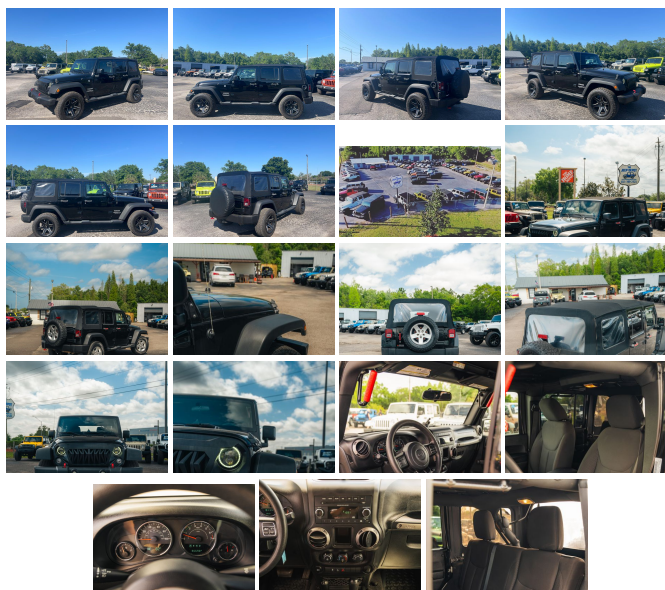

# 2017 Jeep Wrangler Unlimited Sport

View this car on our website at [thejeepdepot.com/7301058/ebrochure](http://thejeepdepot.com/7301058/ebrochure)

Our Price **\$24,950**

## Specifications:

<b>Year:</b>	2017
<b>VIN:</b>	1C4BJWDG8HL504824
<b>Make:</b>	Jeep
<b>Model/Trim:</b>	Wrangler Unlimited Sport
<b>Condition:</b>	Pre-Owned
<b>Body:</b>	SUV
<b>Exterior:</b>	Black Clear Coat
<b>Engine:</b>	3.6L V6 285hp 260ft. lbs.
<b>Interior:</b>	Black Cloth
<b>Transmission:</b>	5-Speed Automatic
<b>Mileage:</b>	86,697
<b>Drivetrain:</b>	4 Wheel Drive
<b>Economy:</b>	City 16 / Highway 21

### Exterior

- Front fog lights- Removable roof: soft top- Spare tire size: full-size matching
- Spare wheel type: steel- Tire Pressure Monitoring System- Wheels: steel
- Front wipers: variable intermittent- Solar-tinted glass