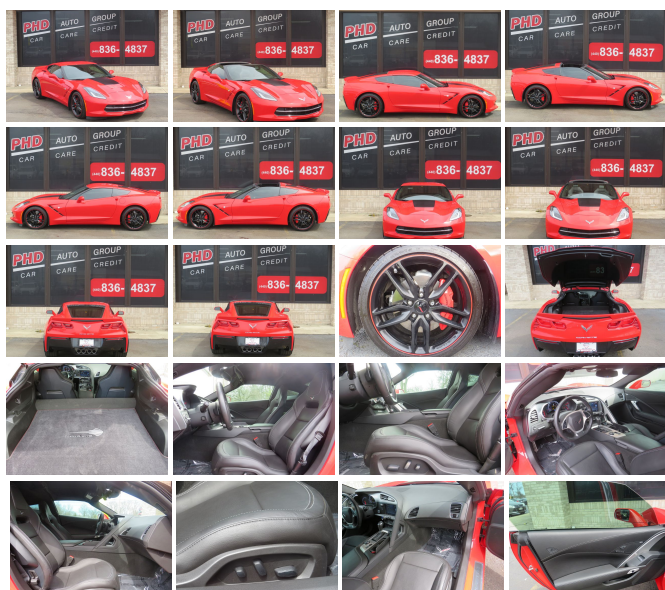

# 2019 Chevrolet Corvette Stingray

View this car on our website at [phdautogroup.com/7301017/ebrochure](http://phdautogroup.com/7301017/ebrochure)

Our Price **\$55,997**

## Specifications:

<b>Year:</b>	2019
<b>VIN:</b>	1G1YD2D72K5112985
<b>Make:</b>	Chevrolet
<b>Stock:</b>	112985
<b>Model/Trim:</b>	Corvette Stingray
<b>Condition:</b>	Pre-Owned
<b>Body:</b>	Coupe
<b>Exterior:</b>	Red
<b>Engine:</b>	6.2L V8 455hp 460ft. lbs.
<b>Interior:</b>	Black Leather
<b>Transmission:</b>	8-Speed Shiftable Automatic
<b>Mileage:</b>	2,999
<b>Drivetrain:</b>	Rear Wheel Drive
<b>Economy:</b>	City 15 / Highway 25

### Interior

- Air filtration- Front air conditioning: automatic climate control
- Front air conditioning zones: dual- Floor mat material: carpet- Floor mats: front
- Shift knob trim: leather- Steering wheel trim: leather- Cargo area light- Cargo cover
- Cruise control- Memorized settings: 2 driver- Power outlet(s): 12V front
- Power steering: variable/speed-proportional- Push-button start
- Rearview mirror: auto-dimming- Steering wheel: power tilt and telescopic
- Universal remote transmitter: garage door opener - Clock
- Customizable instrument cluster- Digital odometer- External temperature display
- Head-up display- Instrument cluster screen size: 8 in.- Multi-function display
- Trip odometer- Driver seat: heated- Driver seat power adjustments: 8
- Front seat type: bucket - Passenger seat: heated- Passenger seat power adjustments: 8
- Upholstery: leather

### Exterior

- Exhaust: quad tip- Front bumper color: body-color- Mirror color: body-color
- Daytime running lights- Taillights: LED- Side mirrors: driver side auto-dimming
- Removable roof: targa top- Run flat tires- Tire Pressure Monitoring System
- Wheels: painted aluminum alloy- Front wipers: variable intermittent
- Power windows: safety reverse- Solar-tinted glass- Window defogger: rear