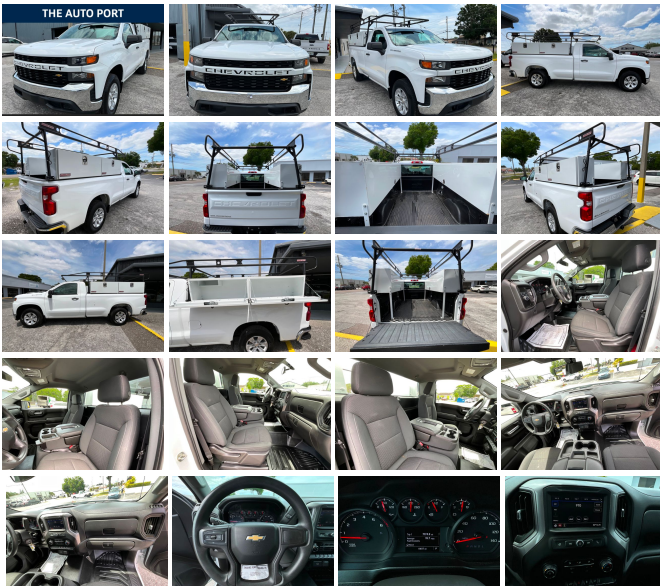

2020 Chevrolet Silverado 1500 Work Truck

View this car on our website at theautoportinc.com/7301004/ebrochure

Our Wholesale Price **\$22,950**

Specifications:

Year:	2020
VIN:	3GCNWAEF5LG421915
Make:	Chevrolet
Model/Trim:	Silverado 1500 Work Truck
Condition:	Pre-Owned
Body:	Pickup Truck
Exterior:	White
Engine:	EcoTec3 5.3L V8 355hp 383ft. lbs.
Interior:	Gray Vinyl
Transmission:	6-Speed Shifttable Automatic w/Overdrive
Mileage:	19,617
Drivetrain:	Rear Wheel Drive
Economy:	City 15 / Highway 21

****Experience Unrivaled Capability with the 2020 Chevrolet Silverado 1500 Work Truck - A Proven Champion of Durability and Value****

Introducing the 2020 Chevrolet Silverado 1500 Work Truck, a formidable ally in your daily conquests, whether on rugged job sites or the sprawling highways. With an incredibly low mileage of just 19,617 miles, this powerhouse is primed and ready to deliver performance that feels as fresh and eager as the day it rolled off the assembly line.

Clad in a pristine white exterior, this Silverado exudes a sense of purity and strength that is matched only by its robust capabilities. The sleek paint job is not just about aesthetics; it's a statement of resilience, reflecting the truck's ability to withstand the rigors of work and play without losing its luster.

in your daily endeavors.

And let's not forget the accolades: the 2020 Chevrolet Silverado 1500 Work Truck proudly holds Kelley Blue Book's 5-Year Cost to Own Award for Best Full-Size Pickup Truck. This isn't just an award; it's a testament to the vehicle's enduring value, reliability, and cost-effectiveness. Ownership of this Silverado means peace of mind, knowing that you're behind the wheel of a vehicle recognized for its excellence in ownership costs.