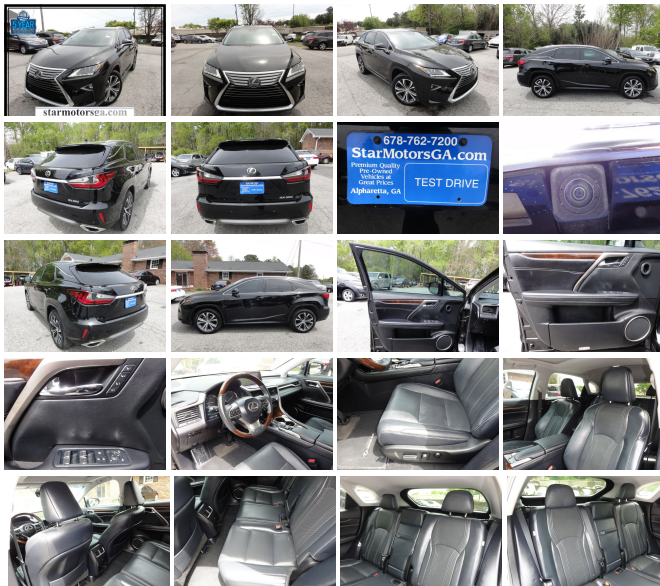

## 2017 Lexus RX 350 Base

View this car on our website at [starmotorsga.com/7300955/ebrochure](http://starmotorsga.com/7300955/ebrochure)

Website Price **\$24,990**

### Specifications:

<b>Year:</b>	2017
<b>VIN:</b>	2T2ZZMCAXHC063483
<b>Make:</b>	Lexus
<b>Stock:</b>	7063483
<b>Model/Trim:</b>	RX 350 Base
<b>Condition:</b>	Pre-Owned
<b>Body:</b>	SUV
<b>Exterior:</b>	[212] Obsidian
<b>Engine:</b>	3.5L V6 295hp 267ft. lbs.
<b>Interior:</b>	Black
<b>Transmission:</b>	8-Speed Shiftable Automatic
<b>Mileage:</b>	79,268
<b>Drivetrain:</b>	Front Wheel Drive
<b>Economy:</b>	City 20 / Highway 27