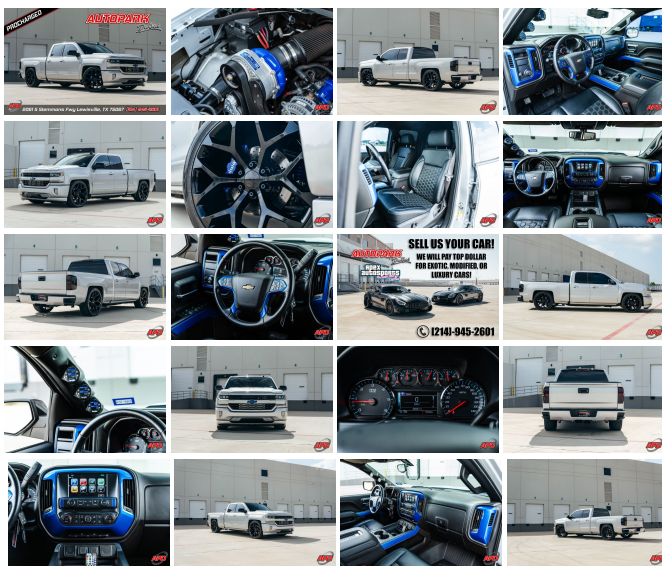

# 2018 Chevrolet Silverado 1500 LT Procharged

View this car on our website at [autoparkdallas.com/7300942/ebrochure](http://autoparkdallas.com/7300942/ebrochure)

Website Price **\$54,995**

## Specifications:

<b>Year:</b>	2018
<b>VIN:</b>	1GCRCREC9JZ379339
<b>Make:</b>	Chevrolet
<b>Stock:</b>	1942
<b>Model/Trim:</b>	Silverado 1500 LT Procharged
<b>Condition:</b>	Pre-Owned
<b>Body:</b>	Pickup Truck
<b>Exterior:</b>	[GAN] Silver Ice Metallic
<b>Engine:</b>	EcoTec3 5.3L V8 355hp 383ft. lbs.
<b>Interior:</b>	Jet Black Cloth
<b>Transmission:</b>	6-Speed Shifttable Automatic w/Overdrive
<b>Mileage:</b>	48,905
<b>Drivetrain:</b>	Rear Wheel Drive
<b>Economy:</b>	City 16 / Highway 23

AutoPark Dallas is thrilled to offer you this **INSANELY MODIFIED** 2018 Chevrolet Silverado 1500 LT ProCharged for sale! Where do we even begin?!? Pictures tell one story about this Silverado, but the long and extensive list of modifications that follow this will just show you why this truck is the one to have if you are in search for a tire burner! Words just can't describe the rawness of this Chevy, so as always... **DO! NOT! HESITATE!!!** To come swing by and check out this Silverado 1500 parked here in our indoor 16,000 Sq Ft Showroom located in Dallas , Texas amongst our inventory of 100+ other Unique / Modified and Luxury Vehicles!

2018 Chevrolet Silverado 1500 LT

**\* 1 OWNER !\***

**\* 2 Set of Keys !\***