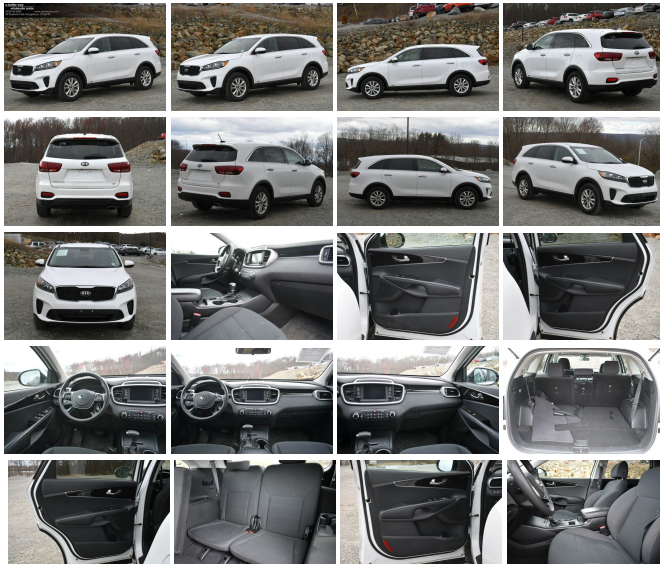

2019 Kia Sorento LX

View this car on our website at abwautos.com/7300893/ebrochure

Our Price **\$13,995**

Specifications:

Year:	2019
VIN:	5XYPGA3XKG560146
Make:	Kia
Stock:	560146A
Model/Trim:	Sorento LX
Condition:	Pre-Owned
Body:	SUV
Exterior:	[SWP] Snow White Pearl
Engine:	2.4L I4 185hp 178ft. lbs.
Interior:	Satin Black Cloth
Transmission:	Automatic
Mileage:	69,200
Drivetrain:	All Wheel Drive
Economy:	City 21 / Highway 26

- Pristine 2019 Kia Sorento LX with only 69,200 miles on the odometer
- Sleek Snow White Pearl exterior paired with a luxurious black cloth interior
- Efficient and robust 2.4L I4 engine with a smooth automatic transmission
- Packed with safety features including blind spot sensor/alert and rear cross traffic alert
- Fully integrated tech with Android Auto, Bluetooth connectivity, and voice-operated hands-free phone system

Dive into the realm of comfort, safety, and cutting-edge technology with the 2019 Kia Sorento LX. This vehicle isn't just a mode of transportation; it's a statement of reliability and style, honored by J.D. Power and Associates's Vehicle Dependability Study as the Highest Ranked in its class. With a mere 69,200 miles clocked, this Sorento is poised to deliver many more miles of driving pleasure.

Under the hood lies a potent 2.4L I4 engine, boasting 185 horsepower and 178 ft. lbs. of torque, delivering smooth acceleration and responsive handling. Paired with an automatic transmission, it provides an efficient yet dynamic driving experience, whether you're navigating city streets or cruising on the highway.