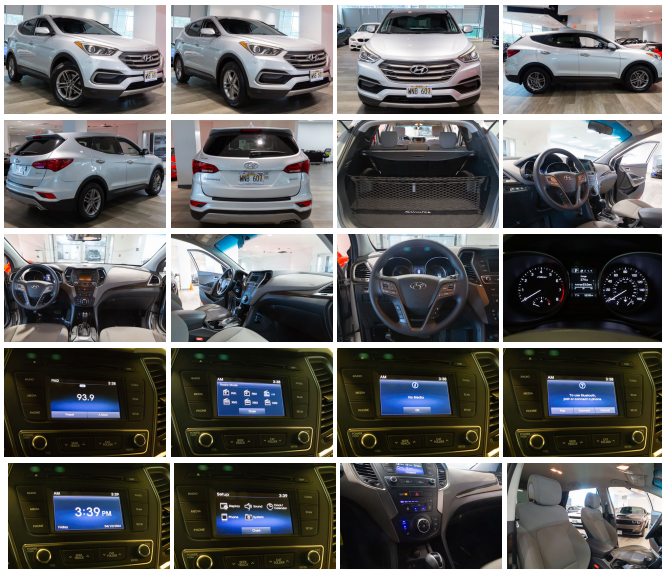

Step into the realm of refined comfort and commanding performance with our 2017 Hyundai Santa Fe Sport 2.4L, a vehicle that effortlessly blends practicality with a dash of luxury. With only 52,332 miles on the odometer, this stunning silver beauty promises a driving experience that's as fresh and exhilarating as when it first rolled off the showroom floor.

As you approach this illustrious SUV, the first thing you'll notice is its sleek silver exterior that exudes a modern and sophisticated allure. The body-color front bumper and chrome door handles accentuate its elegant lines, while the roofline rear spoiler adds a sporty touch that hints at the vehicle's dynamic capabilities. The heated side mirrors ensure clear visibility during those chilly mornings, and the daytime running lights enhance both your safety and the vehicle's road presence.

Slip inside, and you'll be greeted by a spacious and meticulously crafted interior adorned with plush gray cloth seats that offer both comfort and support for all your journeys. The cabin is a sanctuary of peace and connectivity, with a wireless data link Bluetooth system that keeps you in sync with your world without taking your hands off the wheel. The 5-inch infotainment screen is your gateway to a world of entertainment, with six speakers that deliver crisp, immersive sound. With speed-sensitive volume control and SiriusXM satellite radio at your fingertips, your favorite tunes will adapt to your driving, ensuring the perfect soundtrack to every adventure.