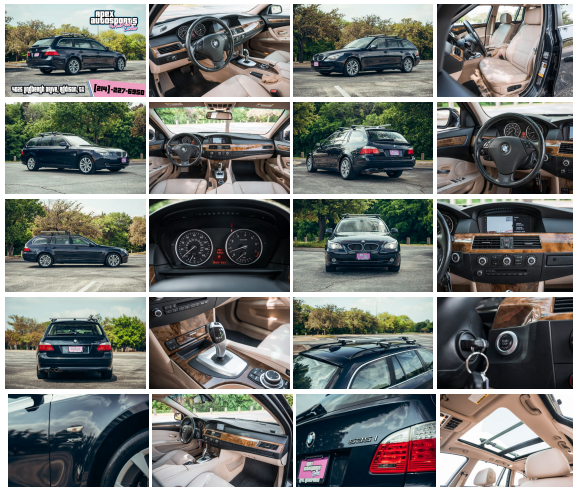

## 2010 BMW 5 Series 535i xDrive

View this car on our website at [apexautosportss.com/7300803/ebrochure](http://apexautosportss.com/7300803/ebrochure)

Our Price **\$13,995**

### Specifications:

<b>Year:</b>	2010
<b>VIN:</b>	WBAPT7C56AC237854
<b>Make:</b>	BMW
<b>Stock:</b>	1188
<b>Model/Trim:</b>	5 Series 535i xDrive
<b>Condition:</b>	Pre-Owned
<b>Body:</b>	Wagon
<b>Exterior:</b>	[475] Black Sapphire Metallic
<b>Engine:</b>	3.0L Twin Turbo I6 300hp 300ft. lbs.
<b>Interior:</b>	Tan Leatherette
<b>Transmission:</b>	6-Speed Steptronic Automatic with Sport and Manual Shift and ATC
<b>Mileage:</b>	91,468
<b>Drivetrain:</b>	All Wheel Drive
<b>Economy:</b>	City 16 / Highway 23

Apex AutoSports is thrilled to offer you this sleek 2010 BMW 535i! Lots of service records and wagon! What else could you ask for? Come check out this nice example of a 2010 BMW 535i!