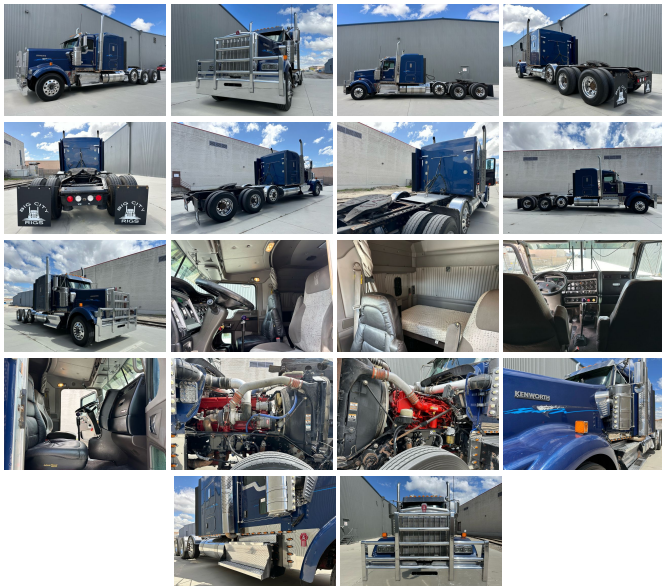

bigcityrigs.com
801-435-0900
1090 S Pioneer Rd
Salt Lake City, UT
84104

Big City Rigs

2014 Kenworth W900L Flat Top Sleeper

View this car on our website at bigcityrigs.com/7300736/ebrochure

Our Price **\$99,500**

Specifications:

Year: 2014
VIN: XXXX
Make: Kenworth
Model/Trim: W900L Flat Top Sleeper
Condition: Pre-Owned
Exterior: Blue
Interior: Black
Mileage: 1,100,000
Truck Type: Semi - Sleeper Conventional

Just Overhauled - Consignment Sale
 2014 - Fully Deleted
 Kenworth W990L - Flat Top Sleeper
 60" Sleeper - Super Duper Clean
 285" WB - 126.5" Spread

Non Smoker
 Carpet Flooring
 Carpet Flooring
 Exterior Paint in Great Shape
 Dual Stacks
 Chicken Lights All Over
 Bluetooth Radio
 1.1M Miles On Chassis
 24K Total Hours
 Warranty On Motor
 565 HP! - Truck Screams!
 18 Speed Transmission
 3 Stage Engine Brake
 3.36 Ratio
 22.5 Tires
 13,200 lb Front
 40,000 lb Rear
 12,000 lb Drop
 4 Bag Air Ride Suspension
 Dual Fuel Tanks (230 Gallons Total)
 Detailed
 Serviced
 Ready To Roll

Geeze. Super nice rig here. Ready to get back to work. This truck came straight from the Mechanic after getting a \$24K overhaul completed. Also in the last year: new turbo, new batteries, new starter, new front diff, transmission service and new 5th wheel plate. We have documents and lenders to help; make this truck yours. We are located 10 mins from SLC. We can pick you up or help get this delivered to your location.