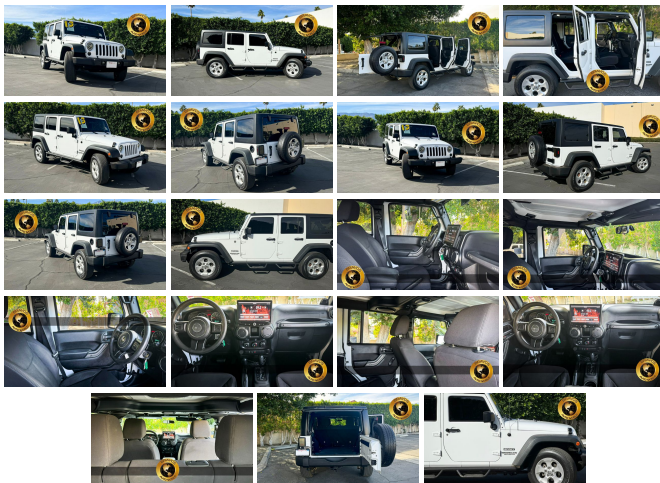

# 2013 Jeep Wrangler Unlimited Sport

View this car on our website at [bravosautoworld.com/7300555/ebrochure](http://bravosautoworld.com/7300555/ebrochure)

Our Price **\$20,500**

## Specifications:

<b>Year:</b>	2013
<b>VIN:</b>	1C4BJWDG0DL522356
<b>Make:</b>	Jeep
<b>Stock:</b>	RK6523
<b>Model/Trim:</b>	Wrangler Unlimited Sport
<b>Condition:</b>	Pre-Owned
<b>Body:</b>	SUV
<b>Exterior:</b>	[PW7] Bright White Clear Coat
<b>Engine:</b>	3.6L V6 285hp 260ft. lbs.
<b>Interior:</b>	Black Cloth
<b>Transmission:</b>	5-Speed Automatic
<b>Mileage:</b>	77,377
<b>Drivetrain:</b>	4 Wheel Drive
<b>Economy:</b>	City 16 / Highway 21

### Exterior

- Skid plate(s)- Daytime running lights- Front fog lights- Taillights: LED
- Removable roof: soft top- Spare wheel type: aluminum alloy
- Tire Pressure Monitoring System- Wheels: aluminum alloy
- Front wipers: variable intermittent- Tinted glass: front driver and passenger