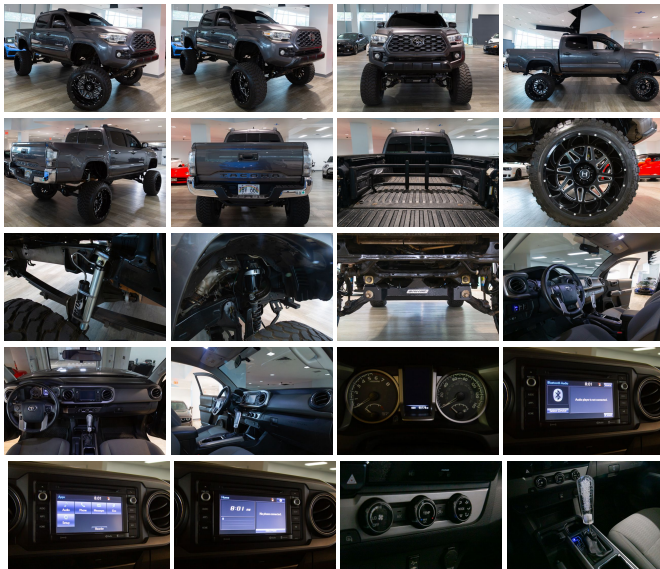

2017 Toyota Tacoma Lifted 8" Crew Cab I Optional Wheel Pkg \$3,995

View this car on our website at autosourcehawaii.com/7300546/ebrochure

Our Price **\$39,995**

Retail Value **\$41,995**

Specifications:

Year:	2017
VIN:	5TFAX5GN1HX082869
Make:	Toyota
Stock:	A000045
Model/Trim:	Tacoma Lifted 8" Crew Cab I Optional Wheel Pkg \$3,995
Condition:	Pre-Owned
Body:	Pickup Truck
Exterior:	Magnetic Gray Metallic
Engine:	2.7L I4 159hp 180ft. lbs.
Interior:	Gray Cloth
Transmission:	6-Speed Shiftable Automatic
Mileage:	90,772
Drivetrain:	Rear Wheel Drive
Economy:	City 19 / Highway 23

Step into the realm of reliability and versatility with the striking 2017 Toyota Tacoma SR5, a mid-size pickup that seamlessly blends rugged capability with the comfort and technology you crave. With a modest 90,772 miles on the odometer, this Tacoma is primed and ready to take on new adventures with you behind the wheel.

Coated in a sophisticated gray exterior, this Tacoma exudes a sense of strength and durability that is matched only by its impressive performance. The heart of this machine is a robust 2.7L I4 engine, delivering 159 horsepower and 180 ft-lbs of torque, ensuring that you have the power you need when you need it. Paired with a 6-Speed Shiftable Automatic transmission, you'll enjoy a smooth and responsive driving experience, whether you're navigating city streets or traversing rugged terrain.

Slide into the cabin and you'll be greeted by a comfortable and stylish gray cloth interior that invites you to settle in and enjoy the journey. The SR5 model is equipped with a suite of features designed to enhance your driving experience, from the Tire Pressure Monitoring System that keeps you informed and safe, to the steel spare wheel that's always there when you need it.