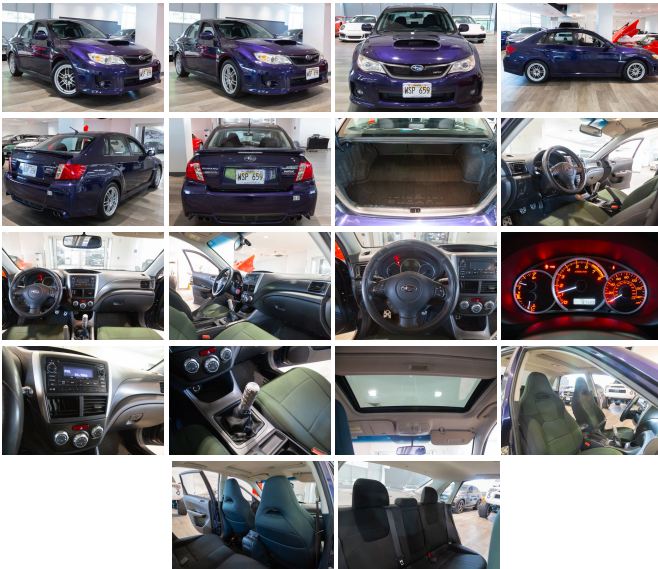

2014 Subaru WRX Premium Manual

View this car on our website at autosourcehawaii.com/7300544/ebrochure

Our Price **\$19,995**

Retail Value **\$21,995**

Specifications:

Year:	2014
VIN:	JF1GV7F68EG002927
Make:	Subaru
Stock:	KA00558B
Model/Trim:	WRX Premium Manual
Condition:	Pre-Owned
Body:	Sedan
Exterior:	Plasma Blue Silica
Engine:	2.5L Turbo H4 265hp 244ft. lbs.
Interior:	Carbon Black
Transmission:	5-Speed Manual
Mileage:	86,977
Drivetrain:	All Wheel Drive
Economy:	City 19 / Highway 25

Step into the world of exhilarating performance and undeniable style with the 2014 Subaru Impreza Sedan WRX Premium, a vehicle that combines the thrill of a sports car with the practicality of a sedan. With a modest 86,977 miles on the odometer, this captivating blue beauty is ready to ignite your driving passion and turn heads wherever you go.

Beneath the hood lies the heart of this beast—a robust 2.5L Turbo H4 engine that delivers a breathtaking 265hp and 244ft. lbs. of torque. Coupled with a precise 5-Speed Manual transmission, this WRX offers an intimate and engaging driving experience that puts you in total control of the road. Feel the power surge as you command the asphalt, leaving nothing but a blur of blue and the exhilarating sound of the quad-tip exhaust in your wake.

Step inside to a world where comfort meets sportiness. The black interior envelops you in a cocoon of sophistication, with every detail meticulously crafted to cater to your every need. The hands-free phone call integration and Bluetooth wireless data link keep you connected and entertained without taking your focus off the road. The in-dash CD with MP3 Playback, coupled with six speakers and speed-sensitive volume control, provides an immersive audio experience that makes