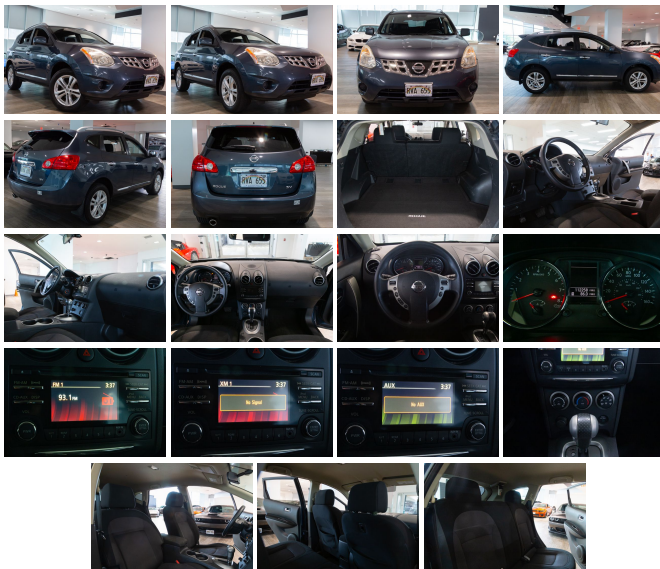

2012 Nissan Rogue SV

View this car on our website at autosourcehawaii.com/7300543/ebrochure

Our Price **$9,995**

Retail Value **$11,995**

Specifications:

Year:	2012
VIN:	JN8AS5MT1CW290917
Make:	Nissan
Stock:	H440661A
Model/Trim:	Rogue SV
Condition:	Pre-Owned
Body:	Wagon
Exterior:	Graphite Blue
Engine:	2.5L I4 170hp 175ft. lbs.
Interior:	Black
Transmission:	CVT
Mileage:	112,253
Drivetrain:	Front Wheel Drive
Economy:	City 23 / Highway 28

Discover the Perfect Blend of Style and Performance with the 2012 Nissan Rogue SV!

Step into a world where elegance meets efficiency with our stunning 2012 Nissan Rogue SV. Coated in a mesmerizing blue exterior, this exceptional SUV is a true head-turner on any road. With a modest mileage of just 112,253 miles, this Rogue has been meticulously maintained to deliver the reliability and performance you deserve.

The heart of this Nissan Rogue is its robust 2.5L I4 engine, producing a lively 170 horsepower and 175 ft. lbs. of torque. Paired with a smooth and intelligent CVT transmission, you'll enjoy a seamless driving experience whether you're navigating through city streets or cruising on the highway. This powertrain not only offers an exhilarating drive but also maintains excellent fuel efficiency, keeping your adventures going longer.

Inside, the cabin welcomes you with a sleek black interior that exudes sophistication. The seats are designed with both comfort and style in mind, ensuring that every journey is a pleasure. The air filtration system ensures a clean and fresh atmosphere, while the solar-tinted glass at the front protects you from harsh sunlight without compromising visibility.