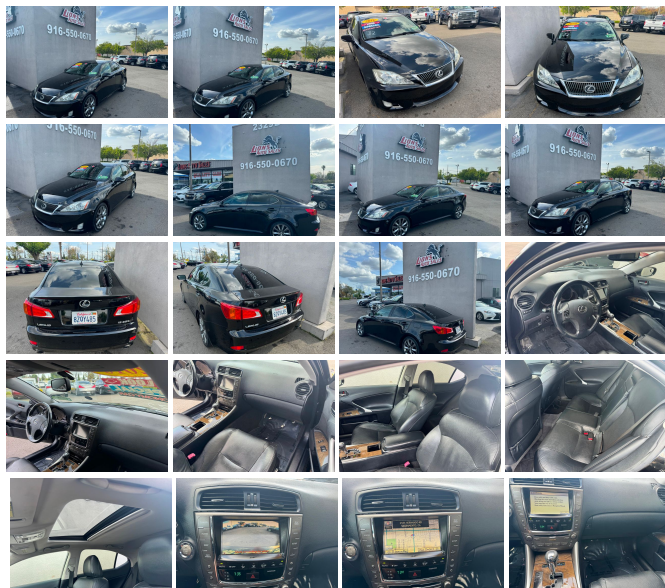

2010 Lexus IS 250 Base

View this car on our website at lionsautosales.net/7300444/ebrochure

Our Price **\$10,995**

Specifications:

Year:	2010
VIN:	JTHBF5C20A5123625
Make:	Lexus
Stock:	123625
Model/Trim:	IS 250 Base
Condition:	Pre-Owned
Body:	Sedan
Exterior:	Black
Engine:	2.5L V6 204hp 185ft. lbs.
Interior:	Black Leather
Transmission:	6-Speed Automatic w/Sequential Shift Mode
Mileage:	127,645
Drivetrain:	Rear Wheel Drive
Economy:	City 21 / Highway 29

2010 Lexus IS 250 Base

Lions Auto Sales - (916) 550-0670 - View this car on our website at lionsautosales.net/7300444/ebrochure

Our Location :

2010 Lexus IS 250 Base

Lions Auto Sales - (916) 550-0670 - View this car on our website at lionsautosales.net/7300444/ebrochure

Installed Options

Interior

- Air filtration- Front air conditioning: automatic climate control
- Front air conditioning zones: dual- Floor mat material: carpet- Floor mats: front
- Interior accents: leather- Shift knob trim: leather- Steering wheel trim: leather- Ashtray
- Cargo area light- Cruise control- Lighter element
- Multi-function remote: proximity entry system- Power steering: variable/speed-proportional
- Push-button start- Rearview mirror: auto-dimming- Steering wheel: tilt and telescopic
- Tool kit- Universal remote transmitter: Homelink - garage door opener - Trip odometer
- Driver seat power adjustments: 10- Passenger seat power adjustments: 10
- Rear seat type: bench- Upholstery: leather