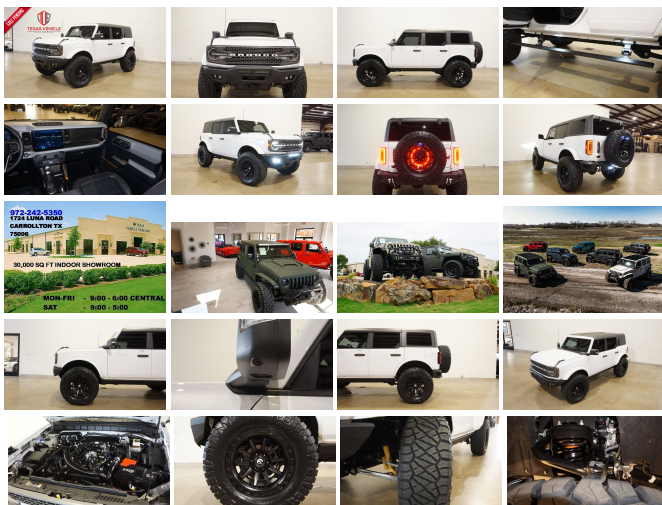

2023 Ford Bronco Badlands 4X4 LIFTED,BUMPERS,NAV,360 CAM,FUEL WHLS

View this car on our website at tveauto.com/7300401/ebrochure

Our Price **\$69,900**

Specifications:

Year:	2023
VIN:	1FMEE5DP6PLB50954
Make:	Ford
Stock:	B50954
Model/Trim:	Bronco Badlands 4X4 LIFTED,BUMPERS,NAV,360 CAM,FUEL WHLS
Condition:	Pre-Owned
Body:	SUV
Exterior:	[YZ] Oxford White
Engine:	EcoBoost 2.7L Twin Turbo V6 315hp 410ft. lbs.
Interior:	Black Onyx Leather
Transmission:	10-Speed Shiftable Automatic
Mileage:	3,405
Drivetrain:	4 Wheel Drive
Economy:	City 17 / Highway 17

NATION WIDE FINANCING

SUBMIT CREDIT APP [WWW.TVEAUTO.COM](https://www.tveauto.com)

OR CALL 972-242-5350

2023 FORD BRONCO BADLANDS 4X4, 2.7L ECOBOOST V6 ENGINE, 10 SPEED AUTOMATIC TRANSMISSION, ONLY 3,405 MILES, OXFORD WHITE W/BLACK LEATHER INTERIOR, CARFAX REPORTS 1 OWNER NO ACCIDENTS, APPEARS TO BE A NON-SMOKER, REMOTE START, ROUGH COUNTRY FRONT BUMPER WITH 20" LED LIGHT BAR & 4 ROUGH COUNTRY DUALY D2 LED LIGHTS, ROUGH COUNTRY WINCH WITH SYNTHETIC ROPE, FACTOR 55