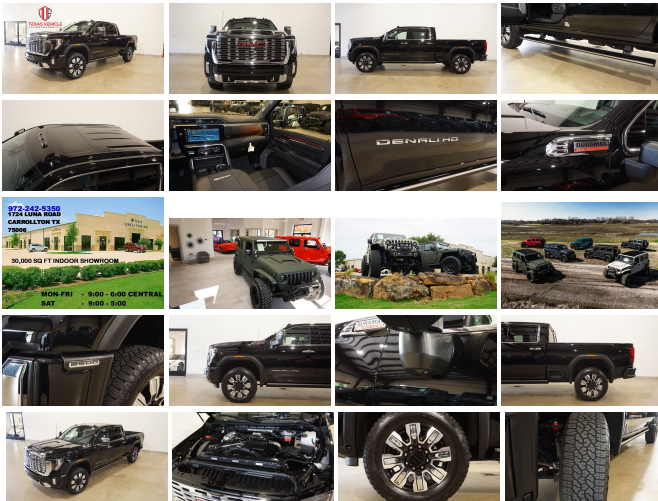

2024 GMC Sierra 2500HD Denali 4X4 DIESEL, HUD, ROOF, 360 CAM, HTD/COOL LTH, 4K

View this car on our website at tveauto.com/7300357/ebrochure

Our Price **\$82,900**

Specifications:

Year:	2024
VIN:	1GT49REY5RF168625
Make:	GMC
Stock:	168625
Model/Trim:	Sierra 2500HD Denali 4X4 DIESEL, HUD, ROOF, 360 CAM, HTD/COOL LTH, 4K
Condition:	Pre-Owned
Body:	Pickup Truck
Exterior:	[GBA] Onyx Black
Engine:	Duramax 6.6L Biodiesel Turbo V8 470hp 975ft. lbs.
Interior:	Jet Black Leather
Transmission:	Allison 10-Speed Shiftable Automatic
Mileage:	4,982
Drivetrain:	4 Wheel Drive

NATION

WIDE FINANCING

SUBMIT CREDIT

APP [WWW.TVEAUTO.COM](https://www.tveauto.com)

OR CALL

972-242-5350

2024 GMC SIERRA 2500HD DENALI CREW CAB 4X4, 6.6L DURAMAX TURBO DIESEL V8 ENGINE, ALLISON 10 SPEED AUTOMATIC TRANSMISSION, ONLY 4K, ONYX BLACK W/BLACK LEATHER INTERIOR, CARFAX REPORTS 1 OWNER NO ACCIDENTS, NON-SMOKER, REMOTE START, FOGLIGHTS, FRONT & REAR PARK DISTANCE SENSORS, HEAD UP DISPLAY, OVERHEAD CAB

Vehicle History Report : as Of 05/02/2024

Snapshot

2024 GMC SIERRA 2500HD DENALI

No accidents or damage reported to CARFAX

Well maintained vehicle

At least 1 open recall

CARFAX 1-Owner vehicle

Corporate vehicle

Our Location :

2024 GMC Sierra 2500HD Denali 4X4 DIESEL,HUD,ROOF,360 CAM,HTD/COOL LTH,4K
Texas Vehicle Exchange - 972-242-5350 - View this car on our website at veauto.com/7300357/ebrochure

Installed Options