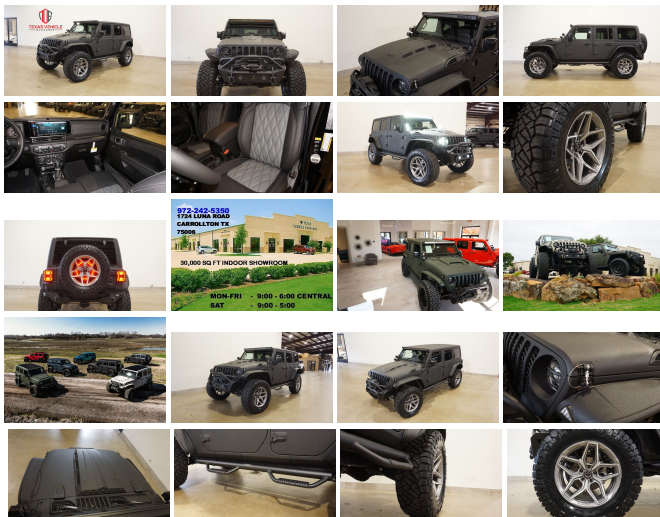

2024 Jeep Wrangler Unlimited Sport 4X4 HARD TOP,DUPONT KEVLAR,LIFT,LED'S

View this car on our website at tveauto.com/7300356/ebrochure

Our Price **\$92,900**

Specifications:

Year:	2024
VIN:	1C4PJXDG6RW201701
Make:	Jeep
Stock:	201701
Model/Trim:	Wrangler Unlimited Sport 4X4 HARD TOP,DUPONT KEVLAR,LIFT,LED'S
Condition:	Pre-Owned
Body:	SUV
Exterior:	Black
Engine:	3.6L V6 285hp 260ft. lbs.
Interior:	Black Leather
Transmission:	8-Speed Shiftable Automatic
Mileage:	45
Drivetrain:	4 Wheel Drive

NATION WIDE FINANCING

SUBMIT CREDIT APP WWW.TVEAUTO.COM

OR CALL 972-242-5350

"RAPTOR BLACK EDITION"

CUSTOM BUILT **KEVLAR** 2024 JEEP
WRANGLER JL UNLIMITED SPORT 4X4
WITH 24S PACKAGE

UPGRADES INCLUDE:

* RAPTOR BLACK KEVLAR COATING WITH

Quick Order Package 24S

Includes vehicle with standard equipment, 3.6L engine, 8-speed automatic transmission, adaptive cruise control w/ stop, anti-lock 4-wheel disc brakes, Dana M200 rear axle, and Selec-Speed Control.