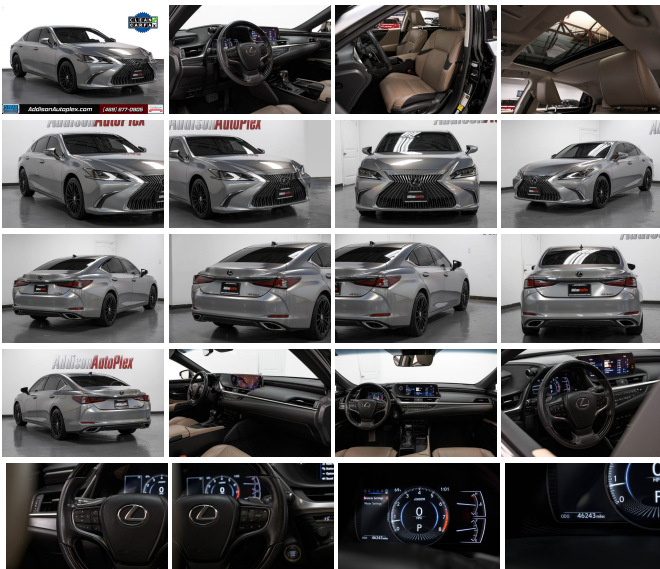

# 2020 Lexus ES 350 Luxury

View this car on our website at [addisonautoplex.com/7300307/ebrochure](http://addisonautoplex.com/7300307/ebrochure)

Sales Price **\$32,595**

## Specifications:

<b>Year:</b>	2020
<b>VIN:</b>	58AEZ1B19LU070248
<b>Make:</b>	Lexus
<b>Stock:</b>	N6674
<b>Model/Trim:</b>	ES 350 Luxury
<b>Condition:</b>	Pre-Owned
<b>Body:</b>	Sedan
<b>Exterior:</b>	Silver
<b>Engine:</b>	3.5L V6 302hp 267ft. lbs.
<b>Interior:</b>	Tan Leather
<b>Transmission:</b>	8-Speed Shiftable Automatic
<b>Mileage:</b>	46,243
<b>Drivetrain:</b>	Front Wheel Drive
<b>Economy:</b>	City 22 / Highway 32

Step into the realm of refined luxury and commanding performance with the exquisite 2020 Lexus ES 350 Luxury. With a mere 46,243 miles on the odometer, this stunning silver masterpiece is a paragon of sophistication, blending impeccable design with a driving experience that is second to none.

As you approach this automotive jewel, the silver exterior captivates your senses, reflecting a sense of prestige and elegance that Lexus is renowned for. The sleek lines and aerodynamic profile aren't just for show; they're a promise of the exhilarating performance that awaits you.