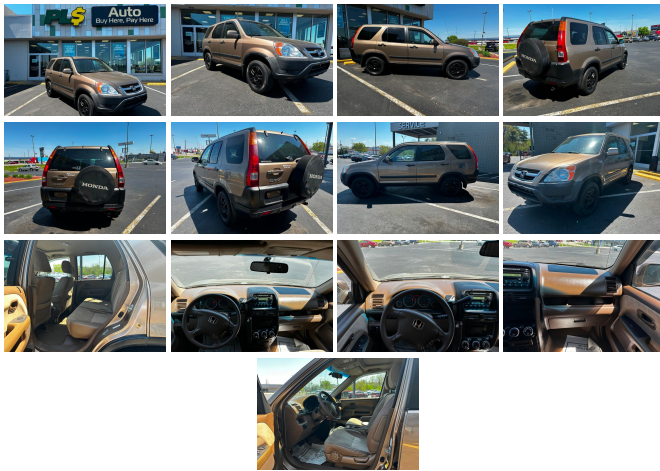

2003 Honda CR-V EX

View this car on our website at plsautoindy.com/7300297/ebrochure

Specifications:

Year:	2003
VIN:	SHSRD78873U119614
Make:	Honda
Stock:	5764PS
Model/Trim:	CR-V EX
Condition:	Pre-Owned
Body:	SUV
Exterior:	GREEN
Engine:	2L NA I4 double overhead cam (DOHC) 16V
Interior:	Cloth
Transmission:	4-Speed Automatic
Mileage:	155,511
Drivetrain:	All Wheel Drive
Economy:	City 19 / Highway 24

****Discover the Perfect Blend of Reliability and Adventure with the 2003 Honda CR-V EX!****

Are you in search of a vehicle that embodies durability, versatility, and style? Look no further than the 2003 Honda CR-V EX, a true gem with a storied reputation for reliability and long-term satisfaction. With 155,511 miles on the odometer, this CR-V is just getting started, ready to accompany you on countless journeys ahead.

****Striking Exterior:****

Adorned in a lush green hue, the exterior of this CR-V EX exudes a sense of vitality and freshness that is sure to turn heads. The color is not just about aesthetics; it's a reflection of the vehicle's harmony with both urban landscapes and natural settings. Whether you're navigating city streets or exploring the great outdoors, this CR-V will look right at home.

****Performance and Efficiency:****

Under the hood lies the heart of this adventurer: a 2L NA I4 double overhead cam (DOHC) 16V engine, a powertrain engineered for a smooth and responsive ride. Coupled with a 4-speed automatic transmission, this CR-V delivers a seamless driving experience, balancing power with efficiency. Whether you're cruising on the highway or tackling winding roads, this vehicle offers the performance you need with the fuel economy you desire.