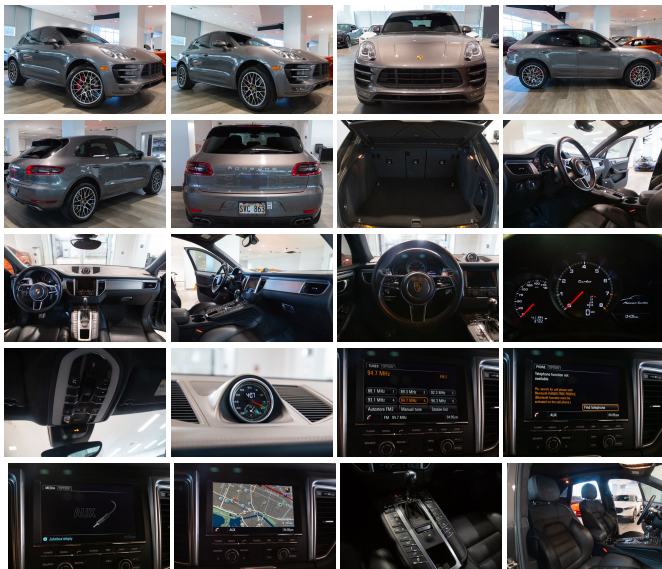

# 2016 Porsche Macan 3.6L Turbo 400hp Turbo

View this car on our website at [autosourcehawaii.com/7300236/ebrochure](http://autosourcehawaii.com/7300236/ebrochure)

Our Price **\$44,995**

Retail Value **\$49,995**

Step into the realm of exhilarating performance and unrivaled luxury with this stunning 2016 Porsche Macan Turbo, a paragon of engineering excellence with a mere 41,139 miles on the odometer. Cloaked in a sleek gray exterior, this masterpiece of automotive design beckons you to unlock the full potential of its commanding presence on the road.

As you slide into the opulent interior, you're greeted by the rich aroma of premium leather, a tactile promise of the comfort and sophistication that await you within. The cabin is a sanctuary, meticulously crafted to cater to your every need, with every detail designed to enhance your driving experience.

But perhaps the most compelling testament to the Macan Turbo's allure is its inclusion in Kelley Blue Book's 10 Most Fun SUVs. This vehicle doesn't just transport you; it transforms every drive into an adventure, a thrilling escape from the mundane.