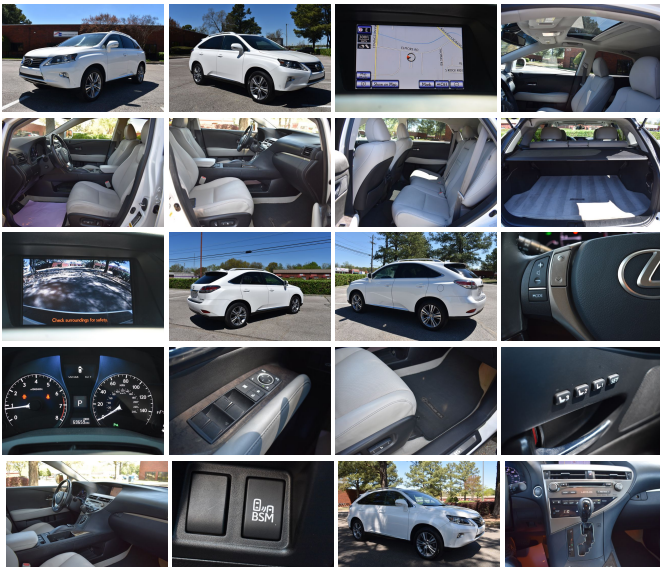

5085 COVINGTON WAY
Memphis, Tennessee
38128

2015 Lexus RX 350 PREMIUM

Bo Briggs

View this car on our website at memphiscarsmart.com/7300099/ebrochure

Our Price **\$21,990**

Specifications:

Year:	2015
VIN:	2T2ZK1BA4FC193986
Make:	Lexus
Model/Trim:	RX 350 PREMIUM
Condition:	Pre-Owned
Body:	SUV
Exterior:	[4U7] Satin Cashmere Metallic
Engine:	3.5L V6 270hp 248ft. lbs.
Interior:	Parchment Leather
Transmission:	6-Speed Shifttable Automatic
Mileage:	69,659
Drivetrain:	Front Wheel Drive
Economy:	City 18 / Highway 25

PLEASE CALL MARSHA
901.605.1287 OR DEL RIOS
901.827.2951.

2015 LEXUS RX350 PREMIUM,
LEATHER INTERIOR, POWER
SUNROOF, BLUE TOOTH TECH,
NAVIGATION, REAR BACK UP
CAMERA. THIS IS A VERY CLEAN
TRADE. SEE MORE PICTURES
AND A FREE CARFAX AT OUR
WEBSITE
MEMPHISCARSMART.COM.
REMEMBER JESUS LOVES YOU,
GO TO CHURCH.