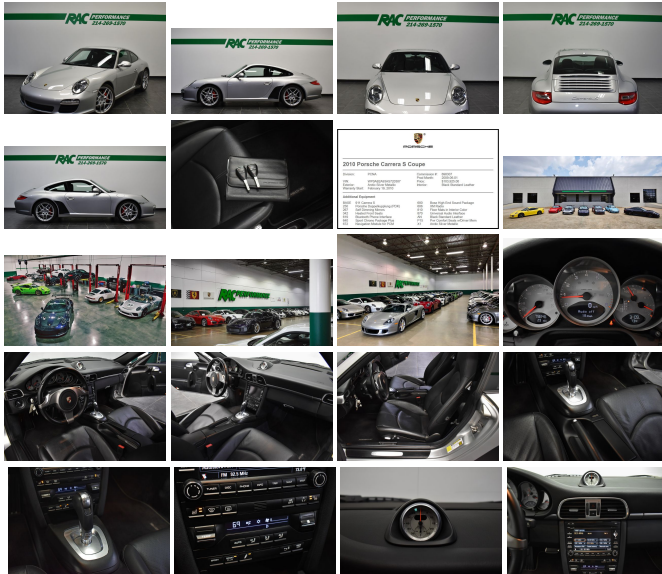

Specifications:

Year: 2010
VIN: WP0AB2A93AS720387
Make: Porsche
Stock: R3331
Model/Trim: 911 Carrera S
Condition: Pre-Owned
Body: Coupe
Exterior: [X1] Arctic Silver Metallic
Engine: 3.8L H6 385hp 310ft. lbs.
Interior: Black Leather
Transmission: 7-Speed Double Clutch
Mileage: 79,842
Drivetrain: Rear Wheel Drive
Economy: City 18 / Highway 25

CLEAN CARFAX, PORSCHE DOPPELKUPPLUNG (PDK), SPORT CHRONO PACKAGE PLUS, FRESH ANNUAL SERVICE, NEW TPMS SENSORS, SELF DIMMING MIRRORS, HEATED FRONT SEATS, BLUETOOTH PHONE INTERFACE, NAVIGATION MODULE FOR PCM, BOSE HIGH END SOUND PACKAGE, XM RADIO, UNIVERSAL AUDIO INTERFACE, FLOOR MATS IN INTERIOR COLOR, BLACK STANDARD LEATHER, ARCTIC SILVER METALLIC!!! This car has been inspected by our certified technicians and is ready to drive home. Upgrades are available at RAC Performance. TUNES, EXHAUST, WHEELS, TIRES and MORE!

Contact our professional sales staff at 214-269-1575 for any questions or additional information. We also offer competitive finance rates as low as 6.9%.

We hand pick only the finest automobiles to sell and every vehicle gets a rigorous internal inspection by our certified technicians. At our 9000 square foot state of the art facility, RAC Performance offers service on Porsche, RUF, Ferrari, Maserati and Lamborghini models. We offer dealership quality service and repairs at competitive prices and only sell the finest vehicles! RAC Performance cannot guarantee the availability of vehicle books/manuals, additional keys, or additional accessories with vehicle purchase, unless otherwise stated in the vehicle description or by an RAC sales professional.

Stop by and check out our state-of-the-art Service Department, Performance Shop and Huge 32,000 square foot Indoor Showroom!

We facilitate door-to-door shipping to anywhere in the world at an affordable price.