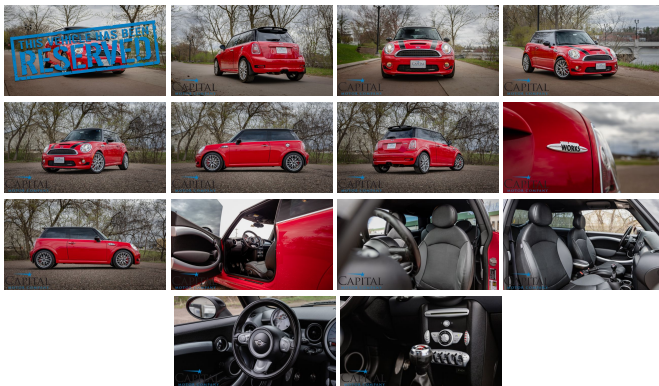

2010 MINI Cooper John Works Turbo Hatchback w/6-Spd Manual, Aero Kit, Bluetooth & Cold Weather Package

View this car on our website at capitalmotorcompany.com/7299990/ebrochure

Your Price **\$13,950**

Retail Value ~~\$14,207~~

Specifications:

Year:	2010
VIN:	WMWMF9C57ATF97918
Make:	MINI
Stock:	6131
Model/Trim:	Cooper John Works Turbo Hatchback w/6-Spd Manual, Aero Kit, Bluetooth & Cold Weather Package
Condition:	Pre-Owned
Body:	Hatchback
Exterior:	[851] Chili Red
Engine:	1.6-Liter 4-Cylinder Turbo
Interior:	Grey/Carbon Black Leatherette
Transmission:	6-Speed Manual
Mileage:	79,161
Drivetrain:	Front Wheel Drive
Economy:	City 25 / Highway 33

We have for sale a gorgeous 2010 MINI Cooper "John Cooper Works" Turbo Hatchback that is an absolute joy to drive and has much to offer! It has Chili Red paint with Black Bonnet Stripes, Black Roof and tinted windows all-around for a clean, private appearance! It sits on 17-Inch Multi-Spoke Wheels that give this Mini a great stance! If you're looking for a really fun car to drive that still gets 30+ MPG and won't cost an arm and a leg to own or drive, this MINI is the perfect choice!

- 33MPG On The Highway means this MINI is cheap to drive even if you commute to work or class on a regular basis!
- 208-Horsepower 1.6-Liter Turbocharged 4-Cylinder Engine and smooth shifting 6-Speed Manual Transmission make this top-of-the-line John Cooper Works Mini a lot of fun to drive! Plus, it is very easy to drive which makes it great for someone that has never driven a manual transmission before!
- SPORT BUTTON which activates a sportier engine and steering programming!
- Value Package