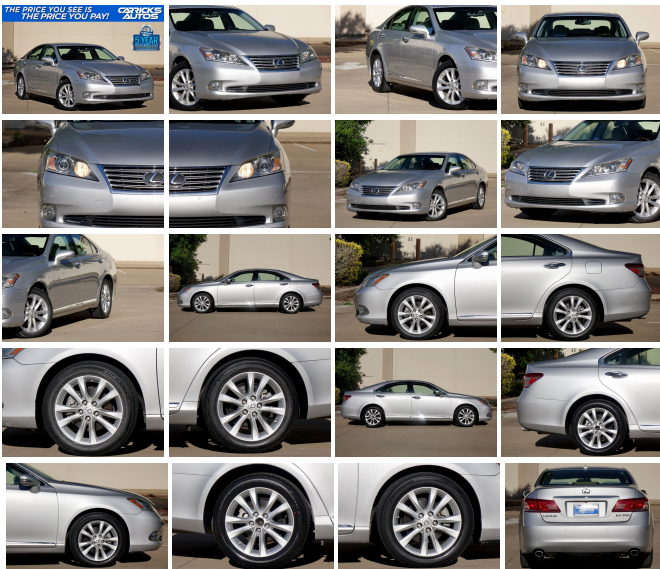

2010 Lexus ES 350 Base

View this car on our website at carricksautos.com/7299918/ebrochure

Our Price **\$15,995**

Specifications:

Year:	2010
VIN:	JTHBK1EG3A2394533
Make:	Lexus
Stock:	394533
Model/Trim:	ES 350 Base
Condition:	Pre-Owned
Body:	Sedan
Exterior:	Satin Cashmere Metallic
Engine:	3.5L V6 272hp 254ft. lbs.
Interior:	Light Gray Leather
Transmission:	6-Speed Automatic w/Sequential Shift Mode
Mileage:	53,921
Drivetrain:	Front Wheel Drive
Economy:	City 19 / Highway 27

Odometer is 83014 miles below market average! Clean CARFAX. Light Gray Leather, 10-Way Power Front Bucket Seats, Alloy wheels, Brake assist, Front dual zone A/C, HDD Navigation System, Illuminated entry, Leather steering wheel, Memory seat, Navigation/Mark Levinson Audio Package, Power moonroof, Rain sensing wipers, Remote keyless entry, Speed control.

Recent Arrival! Tungsten Pearl FWD 6-Speed Automatic with Sequential Shift ECT-i 3.5L V6 DOHC Dual VVT-i 24V

Awards:

* 2010 KBB.com Best Resale Value Awards * 2010 KBB.com Brand Image Awards

Carrick's Autos is a Five Star Dealer located in Plano, Texas (suburb of Dallas) with a very simple philosophy: Take Care of the customer. We sell clean, well-maintained autos at a low margin with a "no stress" pricing strategy in a "No Pressure" environment. We hand pick each vehicle and have each one inspected by a certified mechanic prior to placing the vehicle on the market to ensure our customer's satisfaction. We save you money in every way that we can, and you can rest assured that you have received the best price and service on your purchases. We offer full-service warranties and financing to fit all types of buyers. We are a family owned business with Mark (father) and Patrick (son). Call us right now and set an appointment to see your next automobile!