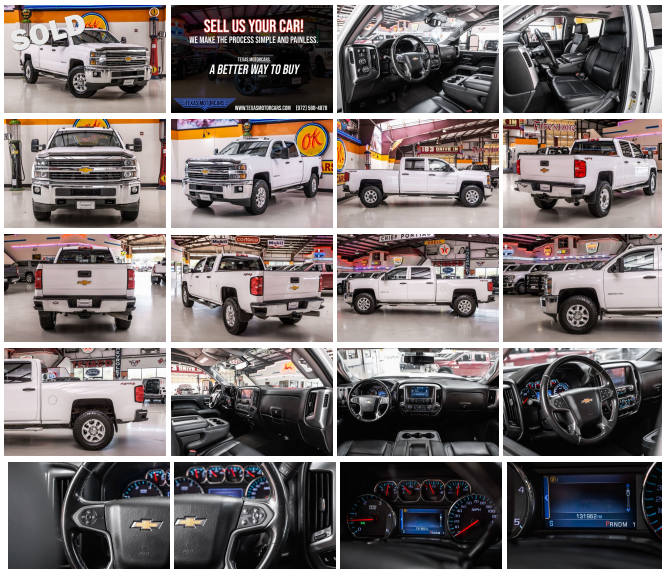

2015 Chevrolet Silverado 2500HD LT 4x4

View this car on our website at texasmotorcars.com/7299911/ebrochure

Our Price **\$31,988**

Specifications:

| | |
|----------------------|---|
| Year: | 2015 |
| VIN: | 1GC1KVE83FF138213 |
| Make: | Chevrolet |
| Stock: | 138213 |
| Model/Trim: | Silverado 2500HD LT 4x4 |
| Condition: | Pre-Owned |
| Body: | Pickup Truck |
| Exterior: | [GAZ] Summit White |
| Engine: | Duramax 6.6L Diesel Turbo V8 397hp 765ft. lbs. |
| Interior: | Jet Black Cloth |
| Transmission: | Allison 1000 6-Speed Shiftable Automatic |
| Mileage: | 131,962 |
| Drivetrain: | 4 Wheel Drive |

2015 Chevrolet Silverado 2500HD LT 4x4

Immaculately cared for and impressively designed, this 2015 Chevrolet Silverado 2500HD LT 4x4 is a stand out vehicle. This formidable truck boasts a commanding presence on the road with its clean, white exterior that's sure to turn heads wherever it goes. The heart of this beast is the mighty Duramax 6.6L Diesel Turbo V8 engine, delivering a staggering 397 horsepower and 765 foot-pounds of torque, ensuring that no task is too daunting.

The Silverado doesn't just work hard; it's smart too. With a leather-trimmed steering wheel, Bluetooth connectivity, voice-operated hands-free phone integration, and a six-speaker audio system with SiriusXM satellite radio, every journey becomes a pleasure. You'll stay safe as well with front side airbags, side curtain airbags, and an electronic hi-lo 4WD selector that ensures stability and control in all driving conditions.

Don't miss your chance to own a piece of Chevrolet's legendary truck heritage. Come experience the power and prestige that only a Silverado can offer.

This vehicle has been reduced at

below wholesale prices.