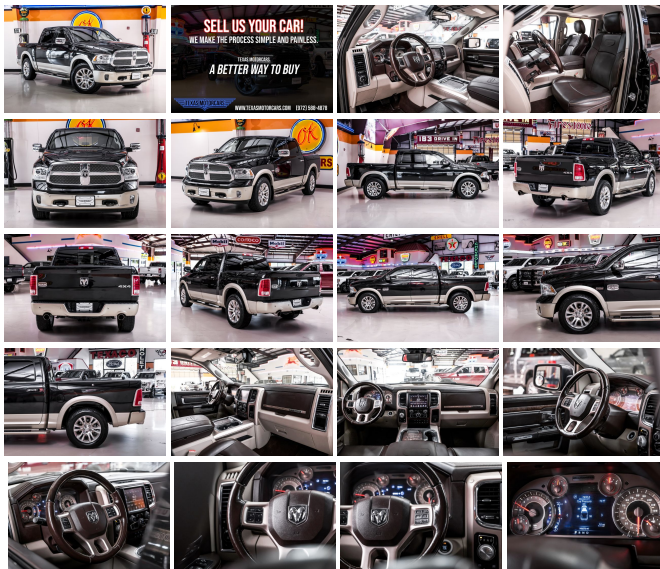

2016 Ram 1500 Laramie Longhorn 4x4

View this car on our website at texasmotorcars.com/7299910/ebrochure

Our Price **$21,383**

Specifications:

Year:	2016
VIN:	1C6RR7PTXGS217714
Make:	Ram
Stock:	217714
Model/Trim:	1500 Laramie Longhorn 4x4
Condition:	Pre-Owned
Body:	Pickup Truck
Exterior:	[PXR] Brilliant Black Crystal Pearl Coat
Engine:	HEMI 5.7L V8 395hp 410ft. lbs.
Interior:	Canyon Brown/Light Frost Beige Leather
Transmission:	8-Speed Shiftable Automatic
Mileage:	143,272
Drivetrain:	4 Wheel Drive
Economy:	City 15 / Highway 21

2016 Ram 1500 Laramie Longhorn 4x4

This captivating 2016 Ram 1500 Laramie Longhorn 4x4 is just straight up awesome. A testament to impeccable craftsmanship and design, this truck boasts a commanding presence on the road, accentuated by 20 x 9-inch polished aluminum forged wheels and an exclusive two-tone paint scheme with White Gold Clear Coat accents.

Slide into the driver's seat and be enveloped by the sumptuous brown leather upholstery that adorns the interior, providing an oasis of comfort and style. The heated steering wheel, wrapped in fine leather, awaits your touch, offering warmth on chilly mornings, while the hard drive navigation system and premium Alpine sound system create an in-cabin experience that is both intuitive and entertaining.

Under the hood, the robust HEMI 5.7L V8 engine roars to life, delivering an exhilarating 395 horsepower and 410 ft. lbs. of torque. Paired with an 8-Speed Shiftable Automatic transmission, this powertrain ensures that whether you're towing, hauling, or simply cruising, you'll have ample power at your disposal.