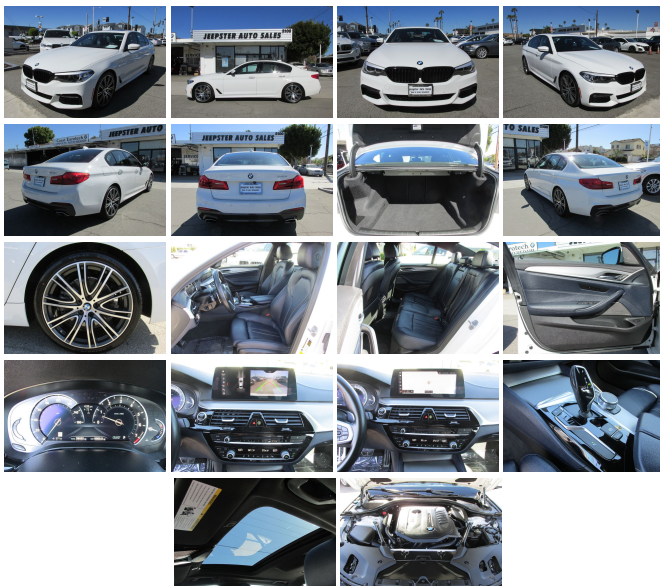

2018 BMW 540i Sedan M Sport

View this car on our website at jeepsterautosales.com/7299866/ebrochure

Our Price **$28,850**

Specifications:

Year:	2018
VIN:	WBAJE5C55JG917693
Make:	BMW
Stock:	23416
Model/Trim:	540i Sedan M Sport
Condition:	Pre-Owned
Body:	Sedan
Exterior:	[300] Alpine White
Engine:	3.0L Turbo I6 335hp 332ft. lbs.
Interior:	Night Blue Leather
Transmission:	8-Speed Shifttable Automatic w/Sport Transmission
Mileage:	58,649
Drivetrain:	Rear Wheel Drive
Economy:	City 21 / Highway 30

Immerse yourself in the epitome of luxury and performance with the exquisite 2018 BMW 5 Series 540i, a vehicle that effortlessly blends sophistication with raw power. With a modest 58,649 miles on the odometer, this pristine white beauty is primed and ready to deliver an unparalleled driving experience.

Let's begin with the heart of this automotive masterpiece: a robust 3.0L Turbocharged Inline 6-cylinder engine that churns out a remarkable 335 horsepower and 332 lb-ft of torque. This powerhouse is mated to an 8-Speed Shifttable Automatic transmission with a Sport mode that promises not only a dynamic and responsive ride but also the smoothness and precision that BMW is renowned for. Whether you're navigating city streets or cruising on the open road, the 540i offers an exhilarating drive that's both exhilarating and refined.

The exterior of this 2018 BMW 540i is a vision in white, a color that exudes elegance and class. Its timeless design is accentuated by sleek lines and an athletic stance that hints at the capability within. It's a car that doesn't just make an entrance – it captivates.