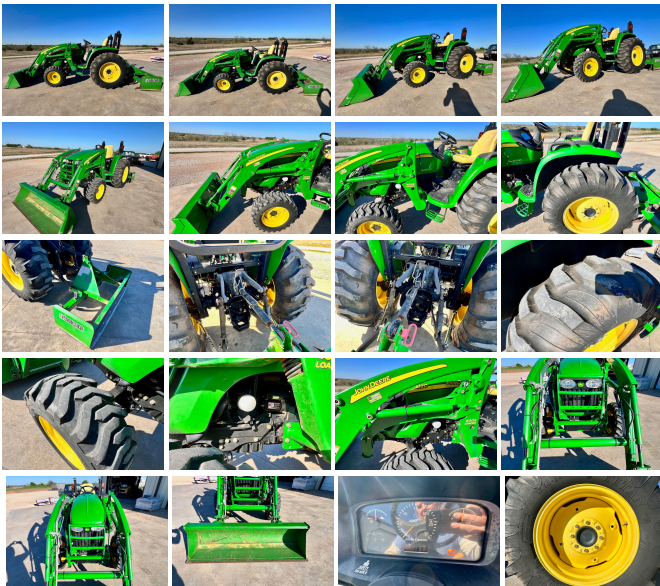

2009 John Deere 4120

View this car on our website at bullittmotorsports.com/7299863/ebrochure

Our Price **\$28,500**

Specifications:

Year:	2009
VIN:	LV4120P515472
Make:	John Deere
Model/Trim:	4120
Condition:	Pre-Owned
Engine:	0 cc
Exterior:	Green
Mileage:	0
Hours:	189

2009 John Deere 4120. 189 Original Hours. We are the original owner, bought new in Nov 2009. 400X Loader. 6' Box blade included. 6' Frontier Mower included. 43HP 4x4. Always Kept inside. Never had a single problem and never been to the dealer for any reason. \$26,500 4 zero five 990 five 53 five See pics at bullittmotorsports dot com