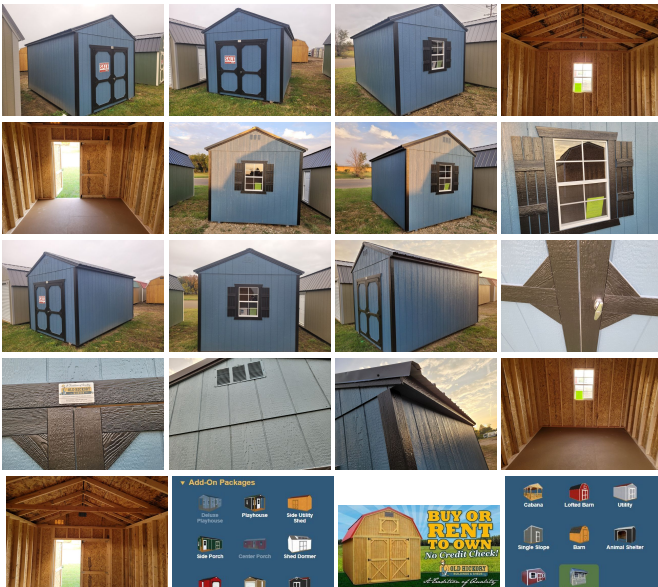

2023 Old Hickory Sheds 10x16 Utility Shed

SALES Team 701 483 3700

View this car on our website at autoramaauto.com/7299862/ebrochure

Our Price **\$5,640**

Specifications:

Year:	2023
VIN:	130
Make:	Old Hickory Sheds
Stock:	WUTX-G2368-1016-090723-SP
Model/Trim:	10x16 Utility Shed
Condition:	Pre-Owned
Engine:	0 cc
Exterior:	black Black
Mileage:	0
Hours:	0

New, In Dickinson, 10x 16 Shed, Rent to own
\$209 /MO No Credit check! #130

- On Lot-Dickinson
- New
- Ready for Delivery
- Smart Panel- Blue
- Trim- Black
- Metal roof- Black
- Side Wall - 7 Foot
- 6 foot Barn Doors,
- 1 - 2x3 Windows with screens
- Engineered floor
- 2 -4x4 skids
- Quality made in Belle Fourche South Dakota.
- Write a check priced at \$6640.

From the smallest at 8x8 to the largest
at 16x40.

Choose from sheds in 3 styles; Barn,
Utility and Studio! You
can add packages like; Play House,
Deluxe Play House, Side
porch, Dormer and Garage type. We
also make Animal Shelters with Tack
Rooms, Chicken Coops, and
Cabanas.