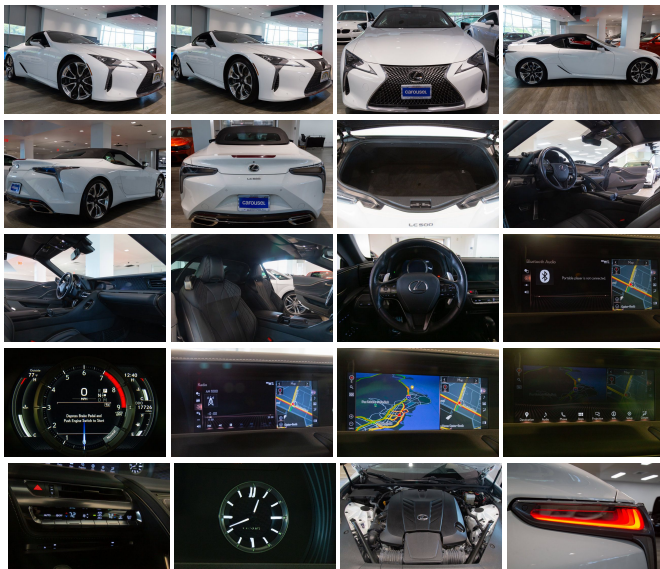

2022 Lexus LC LC 500 Convertible

View this car on our website at autosourcehawaii.com/7299836/ebrochure

Our Price **\$99,995**

Retail Value **\$104,995**

Specifications:

Year:	2022
VIN:	JTHMPAAY4NA104675
Make:	Lexus
Stock:	A000039
Model/Trim:	LC LC 500 Convertible
Condition:	Pre-Owned
Body:	Convertible
Exterior:	Ultra White
Engine:	5.0L V8 471hp 398ft. lbs.
Interior:	Black Leather
Transmission:	10-Speed Shiftable Automatic
Mileage:	17,725
Drivetrain:	Rear Wheel Drive
Economy:	City 15 / Highway 25

Step into the realm of luxury, performance, and innovation with the pristine 2022 Lexus LC 500, a vehicle that doesn't just meet expectations but surpasses them with grace and power. With a mere 17,725 miles on the odometer, this white masterpiece is an embodiment of automotive excellence that promises to deliver an exhilarating driving experience every time you slide into its opulent black leather seats.

At the heart of this engineering marvel lies a robust 5.0L V8 engine, churning out an impressive 471 horsepower and 398 ft. lbs. of torque. This powerhouse is mated to a seamlessly responsive 10-Speed Shiftable Automatic transmission that ensures every drive is as smooth as it is thrilling. You'll feel the precision engineering and the meticulous attention to performance with every press of the accelerator.

The infotainment experience is second to none with a 10.3-inch screen

and Entorm system, providing seamless access to your favorite apps, including Amazon Alexa. Whether it's the clarity of the 11-speaker audio system with a subwoofer, the speed-sensitive volume control, or the SiriusXM satellite radio, every note of your favorite soundtrack is delivered with concert-like precision, thanks to the digital sound processing.