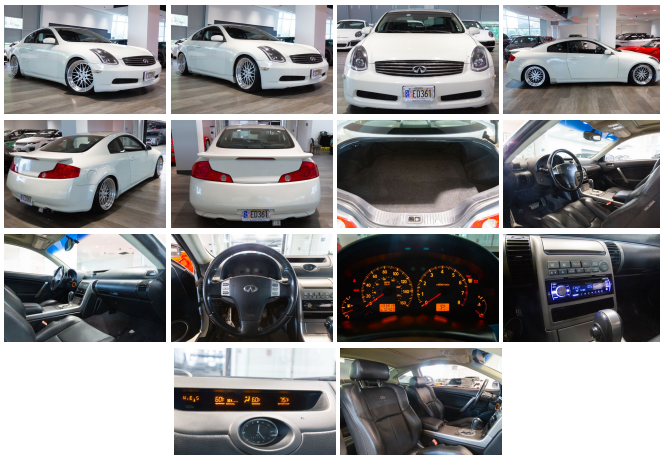

2003 INFINITI G35 Coupe w/Leather

View this car on our website at autosourcehawaii.com/7299835/ebrochure

Our Price **$9,995**

Retail Value **$11,995**

Specifications:

Year:	2003
VIN:	JNKCV54E23M223153
Make:	INFINITI
Stock:	A000041
Model/Trim:	G35 Coupe w/Leather
Condition:	Pre-Owned
Body:	Coupe
Exterior:	Ivory Pearl
Engine:	3L NA V6 double overhead cam (DOHC) 24V
Interior:	Graphite Leather
Transmission:	5-Speed Automatic
Mileage:	133,808
Drivetrain:	Rear Wheel Drive
Economy:	City 17 / Highway 24

Experience the Thrill of the 2003 INFINITI G35 Coupe with Premium Leather Interior

Dive into the world of luxury and performance with the 2003 INFINITI G35 Coupe, a vehicle that combines elegance, comfort, and power into one irresistible package. With a mileage that tells a story of adventure at 133,808 miles, this G35 is poised to take you on many more exhilarating journeys.

Exquisite Interior for Unmatched Comfort

Step inside and be enveloped by the sumptuous leather interior, where every detail is crafted to provide an atmosphere of sophisticated comfort. The heated driver's seat invites you to settle in and enjoy a warm embrace on cooler days, while the meticulously designed cabin ensures every drive is a pleasure.

Performance That Excites

Under the hood lies the heart of the G35, a robust 3L NA V6 double overhead cam (DOHC) 24V engine that delivers smooth, responsive power. Mated to a seamless 5-Speed Automatic transmission, this coupe offers a driving experience that is both dynamic and effortless. Whether you're navigating city streets or cruising on the highway, the G35 responds with precision and agility.

Convenience at Your Fingertips

The G35 is equipped with a suite of features designed to make your