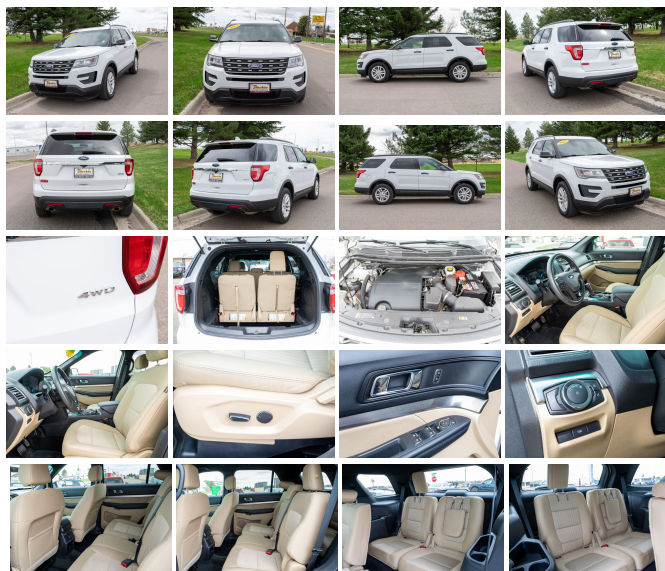

2017 Ford Explorer Base

View this car on our website at bleskinmotors.com/7299774/ebrochure

Our Price **$19,995**

Specifications:

Year:	2017
VIN:	1FM5K8B88HGB34447
Make:	Ford
Stock:	24120
Model/Trim:	Explorer Base
Condition:	Pre-Owned
Body:	SUV
Exterior:	White
Engine:	3.5L V6 290hp 255ft. lbs.
Interior:	- Cloth
Transmission:	6-Speed Shiftable Automatic
Mileage:	86,848
Drivetrain:	All Wheel Drive
Economy:	City 16 / Highway 22

Step into the realm of adventure and reliability with the 2017 Ford Explorer Base, a vehicle that combines the robust performance of a 3.5L V6 engine with the sleek elegance of its stunning white exterior. With 86,848 miles on the odometer, this Explorer has been meticulously cared for and is primed to take you on countless more journeys.

From the moment you lay eyes on this vehicle, the pristine white finish captures the essence of purity and strength, promising a presence on the road that's as commanding as it is graceful. The Explorer's design is a testament to Ford's commitment to combining style with functionality, offering a look that is both timeless and modern.

Open the door to discover a spacious and comfortable interior, complete with durable cloth seating that invites you to settle in for a ride that's as relaxing as it is exhilarating. While the exact color of the interior remains a canvas for your imagination, rest assured that it's designed to complement the vehicle's overall aesthetic and withstand the rigors of daily use.