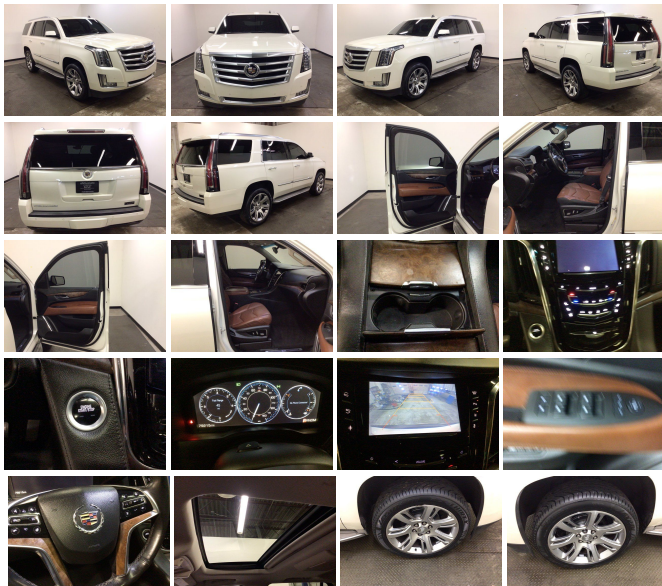

White Diamond Tricoat 2015 Cadillac Escalade Luxury RWD 6-Speed Automatic Electronic Vortec 6.2L V8 SIDI

Kona Brown W/Jet Black Accents Leather, 16 Speakers, 22" x 9" 7-Spoke Ultra-Bright Aluminum Wheels, 3.23 Axle Ratio, 3.42 Rear Axle Ratio (DISC), 3rd row seats: split-bench, 4-Wheel Disc Brakes, ABS brakes, Adaptive suspension, Adjustable pedals, Air Conditioning, Alloy wheels, AM/FM radio: SiriusXM, Auto High-beam Headlights, Auto tilt-away steering wheel, Auto-dimming door mirrors, Auto-dimming Rear-View mirror, Auto-leveling suspension, Automatic temperature control, Bodyside moldings, Bose Centerpoint Surround Sound System, Brake assist, Bumpers: body-color, CD player, Compass, Delay-off headlights, Driver Awareness Package, Driver door bin, Driver vanity mirror, Dual front impact airbags, Dual front side impact airbags, DVD-Audio, Electronic Stability Control, Emergency communication system: OnStar Directions & Connections, Exterior Parking Camera Rear, Forward Collision Alert, Front anti-roll bar, Front Bucket Seats, Front Center Armrest w/Storage, Front dual zone A/C, Front reading lights, Front wheel independent suspension, Fully automatic headlights, Garage door transmitter, Heads-Up Display, Heated & Cooled Front Bucket Seats, Heated door mirrors, Heated front seats, Heated rear seats, Heated steering wheel, Illuminated entry, IntelliBeam Headlamps, Lane Change Alert, Lane Departure Warning System, Leather Seating Surfaces, Leather Shift Knob, Leather steering wheel, Low tire pressure warning, Magnetic Ride Control Suspension, Memory seat, Navigation System, NavTraffic, Occupant sensing airbag, Outside temperature display, Overhead airbag, Overhead console, Panic alarm, Passenger door bin, Passenger vanity mirror, Pedal memory, Power door mirrors, Power driver seat, Power Liftgate, Power moonroof, Power passenger seat,