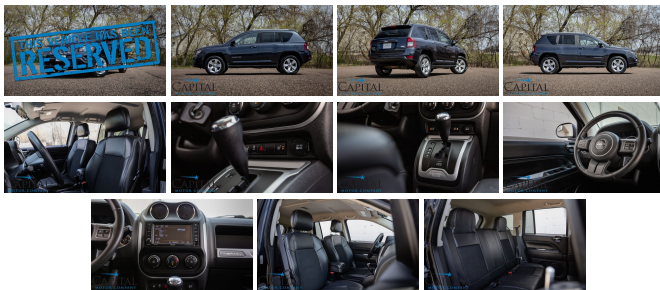

2014 Jeep Compass Latitude 4x4 SUV w/Backup Cam, Remote Start and Touchscreen Multimedia

View this car on our website at capitalmotorcompany.com/7299659/ebrochure

Your Price **\$7,450**

Specifications:

| | |
|----------------------|--|
| Year: | 2014 |
| VIN: | 1C4NJDEB7ED689524 |
| Make: | Jeep |
| Stock: | 6127 |
| Model/Trim: | Compass Latitude 4x4 SUV w/Backup Cam, Remote Start and Touchscreen Multimedia |
| Condition: | Pre-Owned |
| Body: | SUV |
| Exterior: | [PAR] Maximum Steel Metallic Clear Coat |
| Engine: | 2.4-Liter 4-Cylinder |
| Interior: | Dark Slate Gray |
| Transmission: | 6-Speed Automatic |
| Mileage: | 148,033 |
| Drivetrain: | 4 Wheel Drive |
| Economy: | City 20 / Highway 23 |

We have for sale a nice 2014 Jeep Compass Latitude 4WD Sport-Utility that is a treat to drive and has a lot to offer! It has beautiful Maximum Steel Metallic paint with a Dark Slate Interior and 17-Inch Wheels that give this SUV a great stance! If you're looking for a capable SUV that won't cost you an arm and a leg to own or drive, then this Jeep is the perfect choice!

- Large Rear Cargo Area

To make sure this Jeep Compass Latitude 4WD runs and drives perfectly, it has been fully inspected and certified to be sold. The inspection process is very thorough and all of the vehicle's systems, fluids, brakes, tires, suspension, engine and drivetrain are gone through so there are no surprises! If you have any questions or are considering trading in your current vehicle, please call anytime at (715) 833-2020.