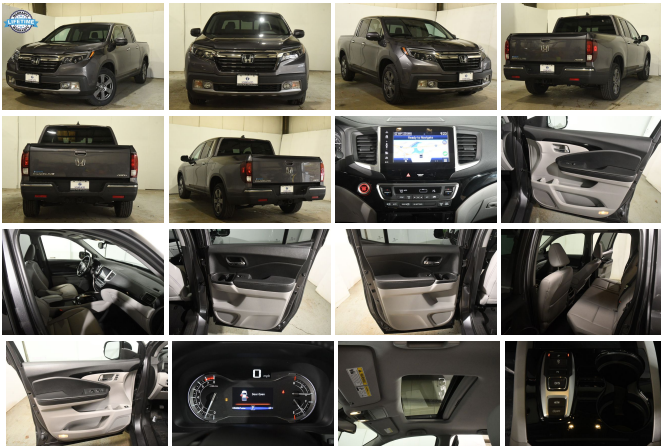

## Specifications:

<b>Year:</b>	2020
<b>VIN:</b>	5FPYK3F76LB005834
<b>Make:</b>	Honda
<b>Stock:</b>	6265
<b>Model/Trim:</b>	Ridgeline RTL-E
<b>Condition:</b>	Pre-Owned
<b>Body:</b>	Pickup Truck
<b>Exterior:</b>	[GY] Modern Steel Metallic
<b>Engine:</b>	3.5L V6 280hp 262ft. lbs.
<b>Interior:</b>	Gray Leather
<b>Transmission:</b>	9-Speed Shiftable Automatic
<b>Mileage:</b>	50,236
<b>Drivetrain:</b>	All Wheel Drive
<b>Economy:</b>	City 19 / Highway 24

Prepare to be captivated by the impeccable blend of rugged utility and luxurious comfort in the 2020 Honda Ridgeline RTL-E, a midsize pickup that redefines your driving expectations. With a modest 50,236 miles on the odometer, this vehicle is primed and ready to elevate your driving experience to new heights.

Dressed in a sophisticated gray exterior, this Honda Ridgeline exudes a sense of strength and elegance that is sure to turn heads. Slide into the cabin and find yourself enveloped in the plush embrace of gray leather upholstery, a premium touch that sets the tone for every journey. The meticulously crafted interior is not just about aesthetics; it's a sanctuary of comfort and convenience.

At the heart of this mechanical marvel is a robust 3.5L V6 engine, delivering a hearty 280 horsepower and 262 ft-lbs of torque. Mated to a 9-Speed Shiftable Automatic transmission, it promises a smooth and responsive ride that's as thrilling on the highway as it is capable on the back roads.