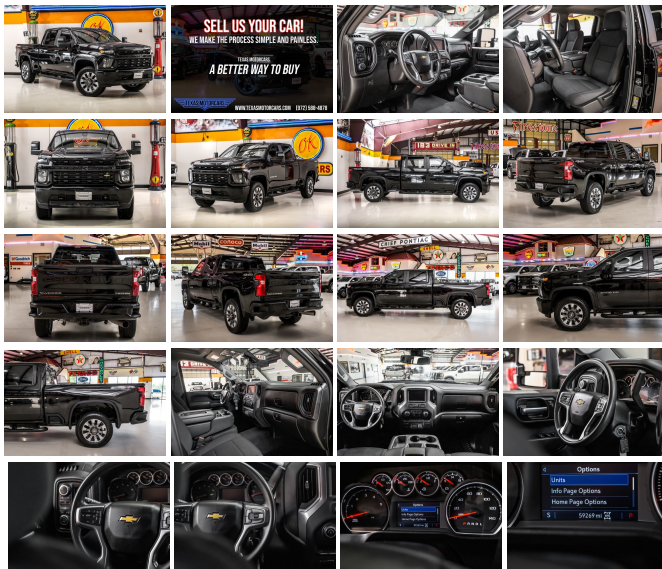

2022 Chevrolet Silverado 2500HD Custom 4x4

View this car on our website at texasmotorcars.com/7299576/ebrochure

Our Price **$48,783**

Specifications:

Year:	2022
VIN:	1GC4YMEY9NF365040
Make:	Chevrolet
Stock:	365040
Model/Trim:	Silverado 2500HD Custom 4x4
Condition:	Pre-Owned
Body:	Pickup Truck
Exterior:	[GB8] Mosaic Black Metallic
Engine:	Duramax 6.6L Biodiesel Turbo V8 445hp 910ft. lbs.
Interior:	Jet Black Cloth
Transmission:	Allison 10-Speed Shiftable Automatic
Mileage:	59,269
Drivetrain:	4 Wheel Drive

2022 Chevrolet Silverado 2500HD Custom 4x4

The 2022 Chevrolet Silverado 2500HD Custom 4x4 is draped in a sleek black exterior that commands attention on every road it graces.

The robust Duramax 6.6L Biodiesel Turbo V8 engine is a powerhouse of performance with an impressive 445 horsepower and a staggering 910 foot-pounds of torque.

Inside the cabin you'll immerse yourself in the comfort of the black cloth interior, where functionality meets style. The Custom Value Package elevates your driving experience with modern conveniences like a built-in Wi-Fi hotspot, auto-dimming rearview mirror, and remote start for those chilly mornings. LED bed lighting and an EZ Lift power lock and release tailgate add practicality to your daily tasks, while the outside power-adjustable vertical trailering mirrors enhance your towing capabilities.

The Chevytec Spray-On Bed Liner, adorned with the Chevrolet logo, not only adds to the truck's rugged good looks but also provides durable protection for your cargo. The Gooseneck hitch kit is a testament to the Silverado's workhorse nature, equipped with a hitch platform ready for heavy-duty towing and a box-mounted 7-pin trailer harness for easy hookup.