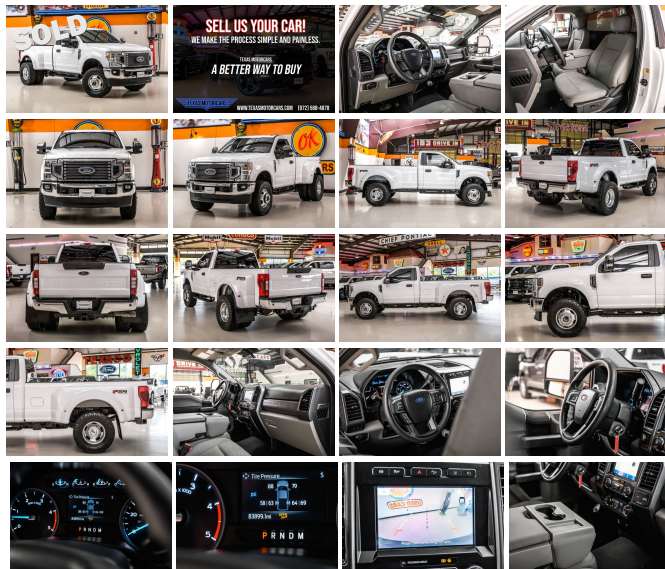

2020 Ford F-350 Super Duty XLT 4x4

View this car on our website at texasmotorcars.com/7299574/ebrochure

Our Price **\$52,782**

Specifications:

| | |
|----------------------|--|
| Year: | 2020 |
| VIN: | 1FTRF3DT0LEE94718 |
| Make: | Ford |
| Stock: | E94718 |
| Model/Trim: | F-350 Super Duty XLT 4x4 |
| Condition: | Pre-Owned |
| Body: | Pickup Truck |
| Exterior: | [Z1] Oxford White |
| Engine: | Power Stroke 6.7L Biodiesel Turbo V8 475hp 1050ft. lbs. |
| Interior: | Medium Earth Gray Cloth |
| Transmission: | 10-Speed Shifttable Automatic |
| Mileage: | 83,899 |
| Drivetrain: | 4 Wheel Drive |

2020 Ford F-350 Super Duty XLT 4x4

The 2020 Ford F-350 Super Duty XLT 4x4 is big, burly and a bona fide beast. Equipped with a Power Stroke 6.7L Biodiesel Turbo V8 engine, making things move is this truck's favorite thing to do. Big all-terrain wheels and dual rear wheels amp up the utility, giving you the option to go anywhere and pull anything.

The F-350 is not just about raw power; it's also about intelligent design. The suite of manufacturer options and packages is thoughtfully curated to enhance your driving experience. The PowerScope Trailer Tow Mirrors offer unmatched visibility and convenience, making towing a breeze. The SYNC Communications and Entertainment system is easy to use and can be habit-forming.

Make no mistake, this truck is not just a means of transportation; it's a statement of purpose, a commitment to performance, and a symbol of reliability. Don't miss the opportunity to own the workhorse that will elevate your productivity and prowess to new heights.