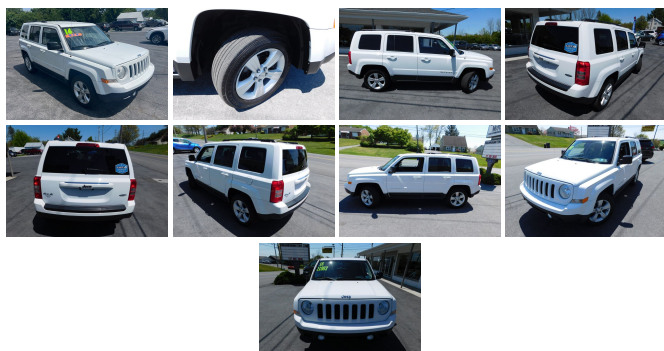

2016 Jeep Patriot Latitude

View this car on our website at oregonpikemotors.com/7299562/ebookure

Our Price **\$11,395**

Specifications:

Year:	2016
VIN:	1C4NJRFB7GD786138
Make:	Jeep
Stock:	P9415J
Model/Trim:	Patriot Latitude
Condition:	Pre-Owned
Body:	SUV
Exterior:	WHITE
Engine:	2.4L I4 172hp 165ft. lbs.
Transmission:	CVT
Mileage:	107,111
Drivetrain:	4 Wheel Drive
Economy:	City 20 / Highway 23

Discover the road in style with our 2016 Jeep Patriot LATITUDE, now available at OREGON PIKE MOTORS INC. This striking white SUV is powered by a robust 2.4L 4-cylinder engine paired with a smooth automatic transmission, ready to take on any adventure with confidence. Safety and comfort are paramount, featuring active belts, dual air bags at the front, head, and side, along with rear dual side air bags to protect you and your passengers. Convenience is at your fingertips with amenities such as air conditioning, power locks, power brakes, power steering, and power windows. Enjoy your favorite tunes with the AM/FM CD/MP3 stereo and relish the privacy offered by the tinted glass. The vehicle also comes with an immobilizer, keyless entry, and a keyless remote, ensuring your journeys are secure and effortless. For those seeking an exceptional driving experience, this Jeep Patriot is an excellent choice. Contact us at 717-859-3600 for more details and to schedule a test drive.

2016 Jeep Patriot Latitude

Oregon Pike Motors - 717-859-3600 - View this car on our website at oregonpikemotors.com/7299562/ebookure

Vehicle History Report : as Of 08/03/2024

Snapshot

2016 JEEP PATRIOT LATITUDE