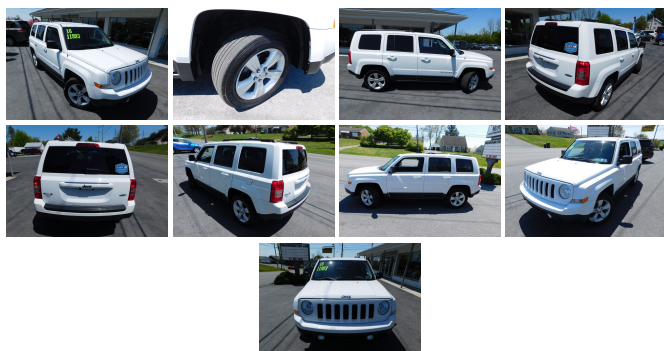

2016 Jeep Patriot Latitude

View this car on our website at oregonpikemotors.com/7299562/ebrochure

Our Price **\$11,993**

Specifications:

Year:	2016
VIN:	1C4NJRFB7GD786138
Make:	Jeep
Stock:	P9415J
Model/Trim:	Patriot Latitude
Condition:	Pre-Owned
Body:	SUV
Exterior:	WHITE
Engine:	2.4L I4 172hp 165ft. lbs.
Transmission:	CVT
Mileage:	107,111
Drivetrain:	4 Wheel Drive
Economy:	City 20 / Highway 23

Discover the road in style with our 2016 Jeep Patriot LATITUDE, now available at OREGON PIKE MOTORS INC. This striking white SUV is powered by a robust 2.4L 4-cylinder engine paired with a smooth automatic transmission, ready to take on any adventure with confidence. Safety and comfort are paramount, featuring active belts, dual air bags at the front, head, and side, along with rear dual side air bags to protect you and your passengers. Convenience is at your fingertips with amenities such as air conditioning, power locks, power brakes, power steering, and power windows. Enjoy your favorite tunes with the AM/FM CD/MP3 stereo and relish the privacy offered by the tinted glass. The vehicle also comes with an immobilizer, keyless entry, and a keyless remote, ensuring your journeys are secure and effortless. For those seeking an exceptional driving experience, this Jeep Patriot is an excellent choice. Contact us at 717-859-3600 for more details and to schedule a test drive.

2016 Jeep Patriot Latitude

Oregon Pike Motors - 717-859-3600 - View this car on our website at oregonpikemotors.com/7299562/ebrochure

Vehicle History Report : as Of 05/20/2024

Snapshot

2016 JEEP PATRIOT LATITUDE

Exterior

- Front bumper color: body-color- Front fog lights- Taillights: LED- Side mirrors: heated
- Spare wheel type: steel- Tire Pressure Monitoring System- Wheels: aluminum alloy
- Front wipers: variable intermittent- Power windows- Rear wiper: with washer
- Solar-tinted glass- Window defogger: rear