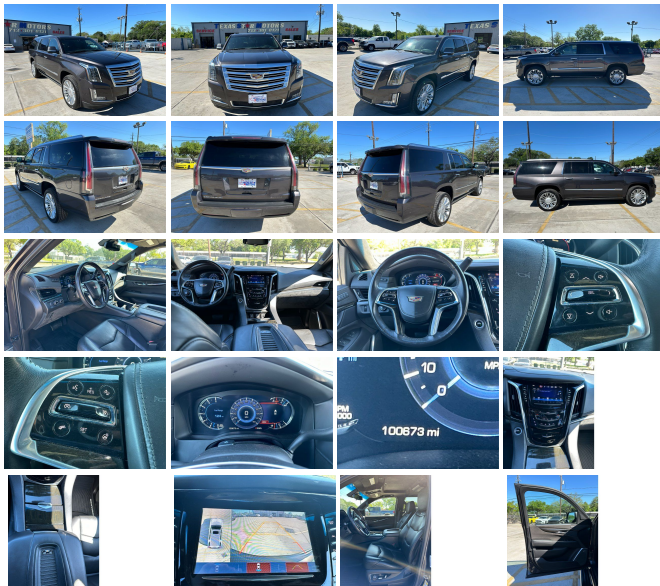

2018 Cadillac Escalade ESV Platinum

View this car on our website at tsmotorcars.com/7299498/ebrochure

Whole Sale Price **\$33,000**

Retail Price **\$35,000**

Specifications:

Year:	2018
VIN:	1GYS4KKJ5JR289818
Make:	Cadillac
Stock:	16003
Model/Trim:	Escalade ESV Platinum
Condition:	Pre-Owned
Body:	SUV
Exterior:	GRAY
Engine:	EcoTec3 6.2L V8 420hp 460ft. lbs.
Transmission:	10-Speed Shiftable Automatic
Mileage:	100,673
Drivetrain:	4 Wheel Drive
Economy:	City 14 / Highway 21

Unveil the epitome of luxury and power as you set your sights on the magnificent 2018 Cadillac Escalade ESV Platinum, cloaked in a sophisticated gray that whispers elegance at every curve. This is not just a vehicle; it's a statement of prestige and unparalleled craftsmanship, designed to captivate and command the road.

As you approach this majestic Escalade, the first thing that strikes you is the sheer presence it exudes. The gray exterior is not merely a color; it's a shade that reflects the discerning taste of its owner, a hue that seamlessly blends with the urban landscape and the untamed wilderness alike. It's a vehicle that doesn't just turn heads—it holds gazes, demanding admiration and respect.

Step inside the cabin, and you're greeted by an oasis of comfort and technology. The 2018 Cadillac Escalade ESV Platinum's interior is a masterclass in luxury, with sumptuous leather seats that cradle you in comfort, and a suite of advanced features that cater to your every whim. The manufacturer's options and packages have been meticulously selected to enhance your journey, ensuring that every mile is as pleasurable as the last.