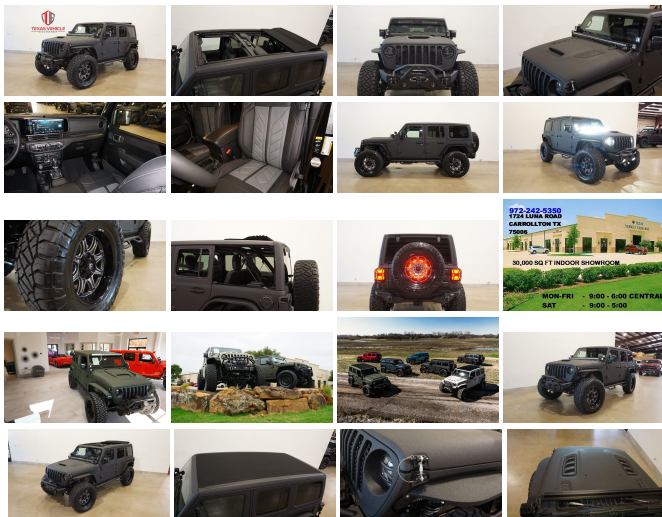

# 2024 Jeep Wrangler Unlimited Sport 4X4 SKY TOP,DUPONT KEVLAR,LIFT,LED'S

View this car on our website at [tveauto.com/7299468/ebrochure](https://tveauto.com/7299468/ebrochure)

Our Price **\$96,900**

## Specifications:

<b>Year:</b>	2024
<b>VIN:</b>	1C4PJXDG8RW201697
<b>Make:</b>	Jeep
<b>Stock:</b>	201697
<b>Model/Trim:</b>	Wrangler Unlimited Sport 4X4 SKY TOP,DUPONT KEVLAR,LIFT,LED'S
<b>Condition:</b>	Pre-Owned
<b>Body:</b>	SUV
<b>Exterior:</b>	Black
<b>Engine:</b>	3.6L V6 285hp 260ft. lbs.
<b>Interior:</b>	Black Leather
<b>Transmission:</b>	8-Speed Shiftable Automatic
<b>Mileage:</b>	49
<b>Drivetrain:</b>	4 Wheel Drive