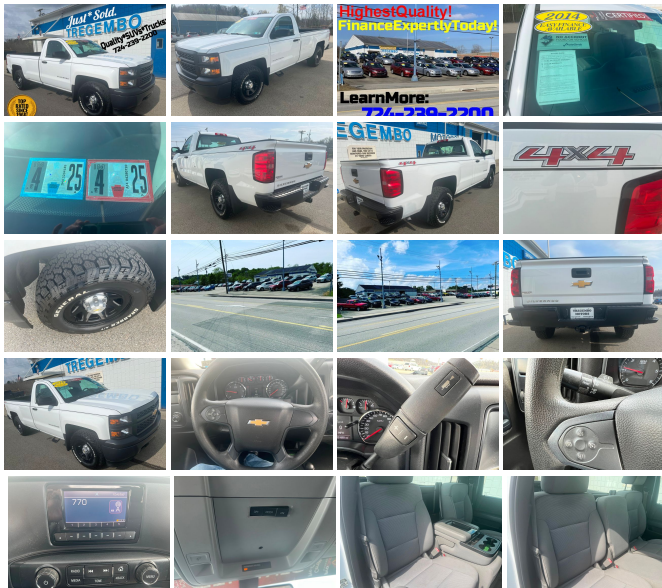

High Quality CERTIFIED Used VEHICLES ON SALE! EXPERT FINANCING for ALL CREDIT TYPES! One of THE MOST Competitive, Dependable Dealers Since 1966! Call Now & Stop by for an Amazing DEAL and an Outstanding Vehicle! LATE MODELS for LESS at Tregembo Motors! LOW APR available. PLEASE NOTE that our Advertised Price is a Discounted Internet CASH Sale Price and does NOT apply to Special Financing. CREDIT BUILDING Re-Building PROGRAM AVAILABLE WHILE DRIVING A LIKE NEW CAR! Raise YOUR Credit Score in Months! We love TRADES! WE BUY CARS & TRUCKS – Easier Than We Buy Any Car! Superior Selection of Gently Used Cars, Trucks, Crossovers, Vans, Sport Utility Vehicles, 4x4s, Sedans and Minivans. Act like a Genius & Buy or Lease Smarter at Tregembo Motors of Bentleyville PA * Washington County PA * South Hills of Pittsburgh PA – nestled near the Mon Valley * Uniontown PA * Fayette County PA * Just EAST of Washington PA. West of Belle Vernon PA * Rostraver Township PA. Used Cars for SALE Pittsburgh PA at Tregembo Motors! Don't drive to CarSense CarMax Blue Knob Carvana Drivetime – Drive to Tregembo Motors! Rent To Own / Lease To Own available on designated autos in a grass roots area. Auto Credit Building / Auto Credit Rebuilding! Bad Credit? No Credit? Good Credit? No Problem. Worlds Better than ANY Buy Here Pay Here Program and J D Byrider! GOD BLESS USA, Our Military, Police and 1st Responders! We support Marcellus Shale, Oil, Coal & Industry. Please Stop to buy this Certified Chevy Truck on Sale with Tregembo Motors 125 Wilson Road Bentleyville PA 15314 – That's EXIT 32B INTERSTATE 70! Call Today 724-239-2200 OR visit us online and submit your SECURE Credit Application to Get Pre-Approved in Seconds at www.tregembomotors.com