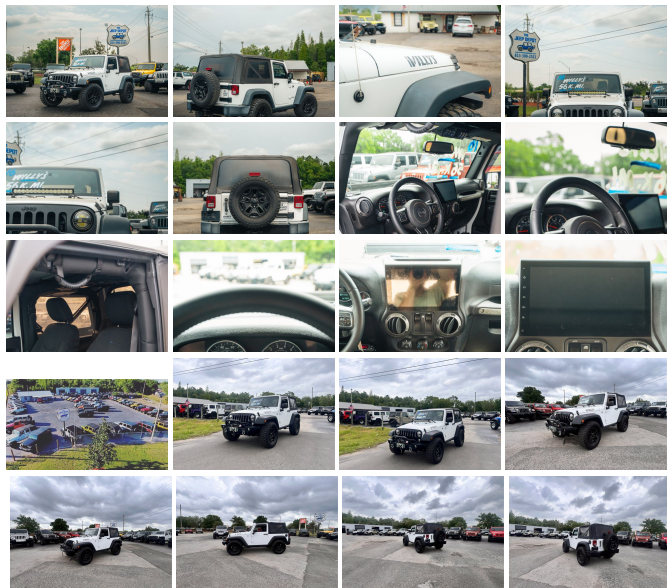

2016 Jeep Wrangler Willys Wheeler

View this car on our website at thejeepdepot.com/7299308/ebrochure

Our Price **\$25,495**

Specifications:

Year:	2016
VIN:	1C4AJWAG9GL301732
Make:	Jeep
Model/Trim:	Wrangler Willys Wheeler
Condition:	Pre-Owned
Body:	SUV
Exterior:	Bright White Clear Coat
Engine:	3.6L V6 285hp 260ft. lbs.
Interior:	Black
Transmission:	5-Speed Automatic
Mileage:	56,705
Drivetrain:	4 Wheel Drive
Economy:	City 17 / Highway 21