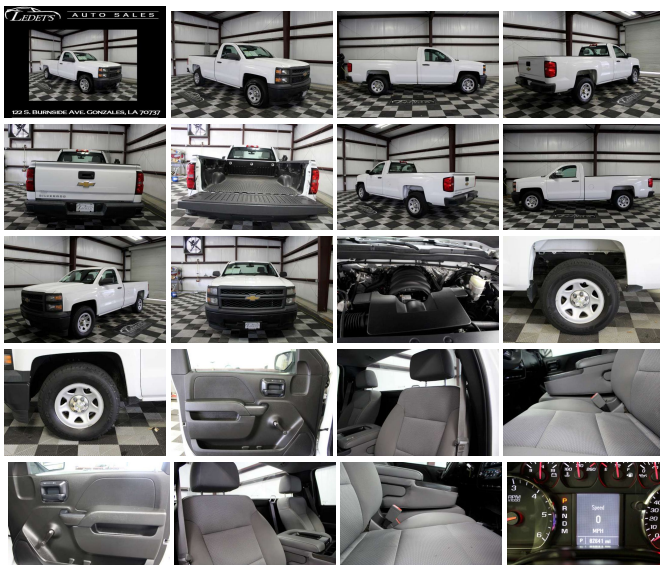

2014 Chevrolet Silverado 1500 Work Truck

View this car on our website at ledetsautos.com/7299245/ebrochure

Internet Price **\$15,900**

Retail Value **\$16,900**

Specifications:

Year:	2014
VIN:	1GCNCPEC1EZ265635
Make:	Chevrolet
Stock:	265635
Model/Trim:	Silverado 1500 Work Truck
Condition:	Pre-Owned
Body:	Pickup Truck
Exterior:	[GAZ] Summit White
Engine:	EcoTec3 5.3L Flex Fuel V8 355hp 383ft. lbs.
Interior:	GREY
Transmission:	6-Speed Shifttable Automatic w/Overdrive
Mileage:	82,568
Drivetrain:	Rear Wheel Drive
Economy:	City 12 / Highway 17

Step into the realm of robust reliability and commanding capability with this 2014 Chevrolet Silverado 1500 Work Truck, a vehicle that not only promises but delivers performance and durability. With a mere 82,568 miles on the odometer, this pristine, white workhorse stands ready to tackle any challenge, proving that it's just warming up to serve you for years to come.

The Silverado's accolades speak for themselves. Crowned with awards such as Edmunds's Top 10 Best-Selling Vehicles and Top 10 Least Expensive Trucks, this truck doesn't just meet expectations; it exceeds them. Its reputation for excellence is further solidified by J.D. Power and

This 2014 Chevrolet Silverado 1500 Work Truck isn't just a vehicle; it's a statement. It's a testament to American engineering, a symbol of endurance, and a reliable partner for your daily grind. The white exterior isn't just about looking good; it's a canvas for your business logos, a beacon of professionalism, and a reflection of the truck's straightforward, no-nonsense attitude.