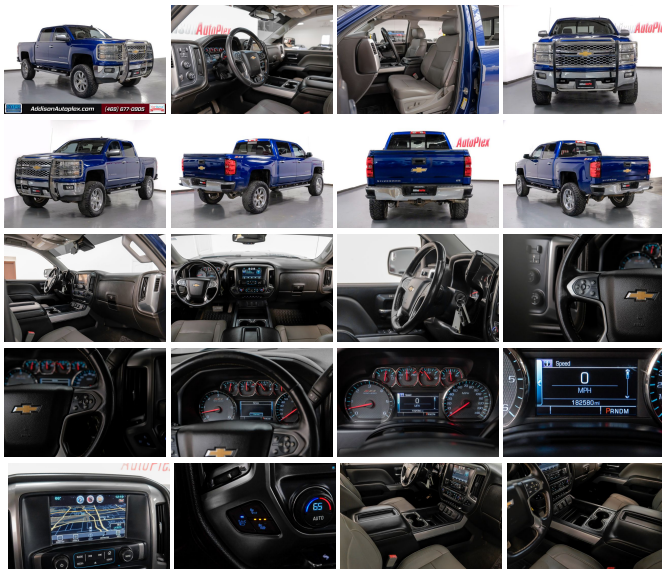

The moment you slide into the sumptuous blue leather interior, you'll be enveloped in a cocoon of luxury that belies the Silverado's tough exterior. Every journey becomes a first-class experience, with seats that provide the perfect combination of support and comfort, making even the longest drives an absolute pleasure.

Under the hood lies the heart of this beast – an EcoTec3 5.3L Flex Fuel V8 engine that pumps out an exhilarating 355 horsepower and 383 ft-lbs of torque. This powerhouse is paired with a smooth-shifting 6-speed shiftable automatic transmission with overdrive, delivering a driving experience that's both dynamic and efficient. Whether you're towing, hauling, or simply cruising the open road, the Silverado delivers performance that's as dependable as it is powerful.

The LTZ Z71 package isn't just a trim level; it's a testament to the Silverado's capability. With manufacturer options and packages that enhance both its appearance and performance, this truck is equipped to tackle the toughest of terrains while maintaining a level of comfort and convenience that is unparalleled in its class.

But don't just take our word for it. The 2014 Chevrolet Silverado 1500 LTZ Z71 has been showered with accolades, including Edmunds's Top 10 Best-Selling Vehicles and Top 10 Least Expensive Trucks, J.D.